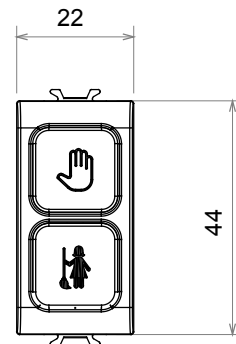

Product Data Sheet

GW14736

CHORUSMART - Domestic range

Wide range of control devices, sockets for power supply (conforming to national and international standards) signal pick-up, climate control, comfort management, technical alarm signalling and emergency lighting management. The ChoruSmart modular devices are available in five colours, glossy white, satin white, natural beige, satin black and lacquered titanium and in various sizes from 1/2, 1, 2 and 3 modules. Thanks to the mounting supports for rectangular, square and round boxes, endless combinations can be created with the ChoruSmart range of plates.

Category	Indicator lamp	Symbol	DND+MUR
Colour	Glossy Titanium	Diffuser colour	Opal diffuser
Standard	EN 62094-1	Thermo-pressure with ball	125 °C
Glow Wire Test	850 °C	No. modules	1
Electrocod	0781		

DIMENSIONAL