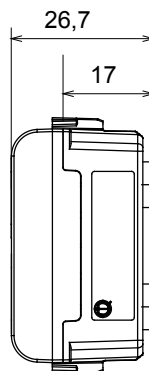

Product Data Sheet

GW14736

CHORUSMART - Domestic range

Wide range of control devices, sockets for power supply (conforming to national and international standards) signal pick-up, climate control, comfort management, technical alarm signalling and emergency lighting management. The ChoruSmart modular devices are available in five colours, glossy white, satin white, natural beige, satin black and lacquered titanium and in various sizes from 1/2, 1, 2 and 3 modules. Thanks to the mounting supports for rectangular, square and round boxes, endless combinations can be created with the ChoruSmart range of plates.

Category	Indicator lamp	Symbol	DND+MUR
Colour	Glossy Titanium	Diffuser colour	Opal diffuser
Standard	EN 62094-1	Thermo-pressure with ball	125 °C
Glow Wire Test	850 °C	No. modules	1
Electrocod	0781		

DIMENSIONAL