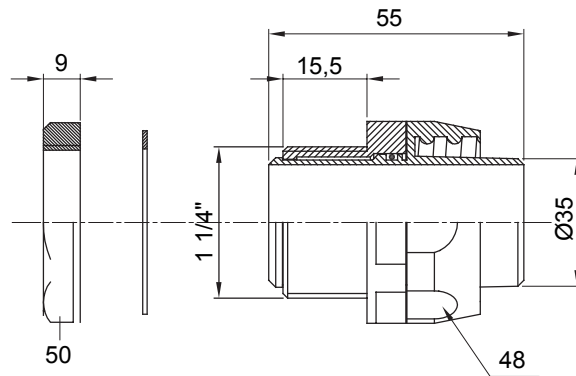

Straight and revolving coupling device for sheath with IP54 protection degree.

Colour	Black RAL 9005	IP degree	IP54
GAS pitch	1 1/4"	Sheath Ø (mm)	35
Type	Revolving	Electrocod	210

DIMENSIONAL

TECHNICAL SYMBOLOGY