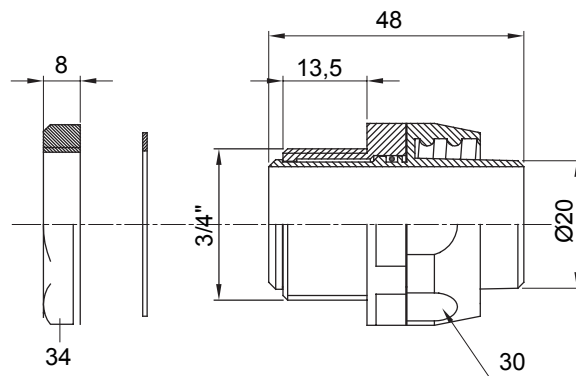

Product Data Sheet

DX54320

DF Range

Straight and revolving coupling device for sheath with IP54 protection degree.

Colour	Black RAL 9005	IP degree	IP54
GAS pitch	3/4"	Sheath Ø (mm)	20
Type	Revolving	Electrocod	210

DIMENSIONAL

TECHNICAL SYMBOLOGY

IP

IP54

STANDARDS/APPROVALS