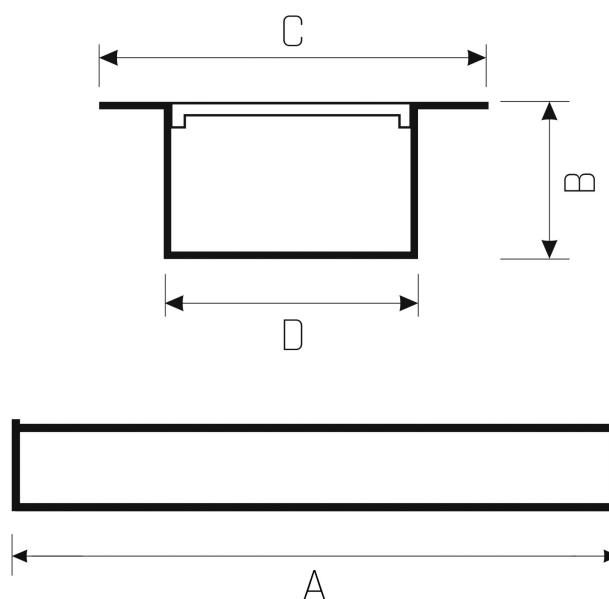

Power	30 W	Voltage	230 V
Colour temperature	4000 K	Colour of light	Neutral white
Beam angle	110 °	Degree of protection (IP)	IP20

Technical data

Code	WQJP06704
Power	30 W
Nominal current	167.4 mA
Voltage	230 V
Energy consumption	30 kWh/1000h
Frequency	50HZ Hz
Protection class	II
Power supply included	+
Manufacturer of power supply	TCI
Power factor	0.93
Useful luminous flux*	4350 lm (360°)
Luminous flux**	2800 lm (360°)
Lamp efficacy	145 lm/W
Colour temperature	4000 K
Colour of light	Neutral white
Beam angle	110 °
RA	80
Light source included	+
Producer of LED diodes	SPECTRUM
Uniformity of color SDCM max	3
Dimmable	CASAMBI
Working temperature range	-20/+40 °
Lifespan	50000 h
Housing material	Aluminum
Degree of protection (IP)	IP20
Colour	Black
Dimension (AxBxC)	44x1150x35 mm
Mounting hole	1140x33,5 mm
For use	Inside
Assembly method	Recessed
Application	Inside
Made in	PL