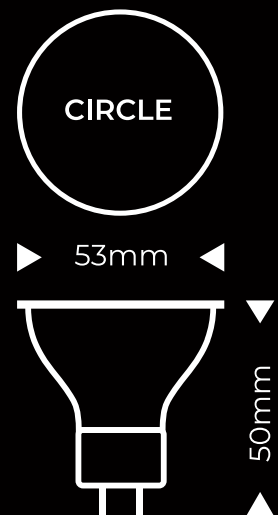

PATRON

HALOGEN BULB

05570

Manufactured in PRC

POWER
35W

LUMENS
300

230V

COLOR
2700K

GU10

2000h

5000

<1 sek

<36°

 Strada Ștefan cel Mare 2/20,
Strășeni, Moldova

 Strada Alexandru Ghica 148,
Alexandria, Romania

www.patronbulbs.com