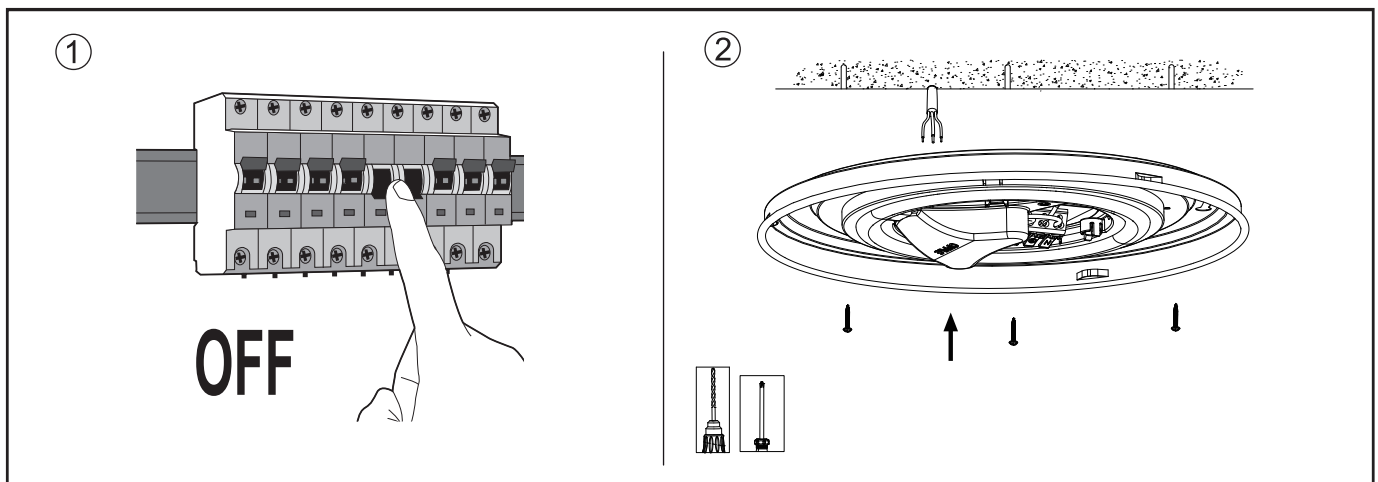

## LED Ceiling Luminaires

Version date 02-01-2018  
www.opple.com

Art. Code	Family Name	CCT	kg	IP
520020000100	Apollo	2700K	0.43kg	IP20
520020000200	Apollo	4000K	0.43kg	IP20
520021000300	Apollo	2700K	0.60kg	IP44
520021000400	Apollo	4000K	0.60kg	IP44