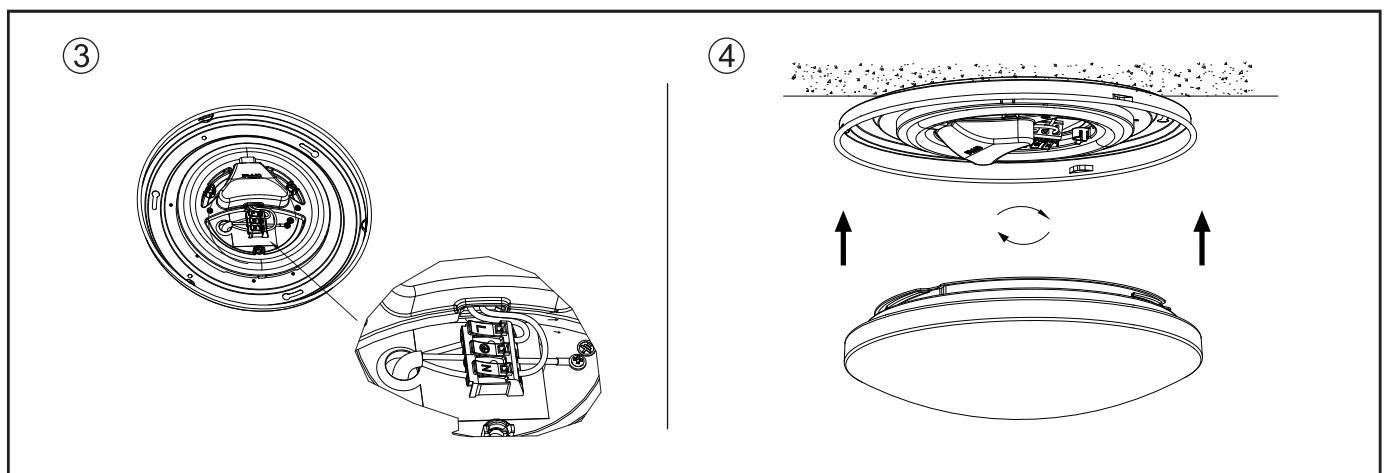

## LED Ceiling Luminaires

Version date 02-01-2018  
www.opple.com

Art. Code	Family Name	CCT	kg	IP
520020000100	Apollo	2700K	0.43kg	IP20
520020000200	Apollo	4000K	0.43kg	IP20
520021000300	Apollo	2700K	0.60kg	IP44
520021000400	Apollo	4000K	0.60kg	IP44