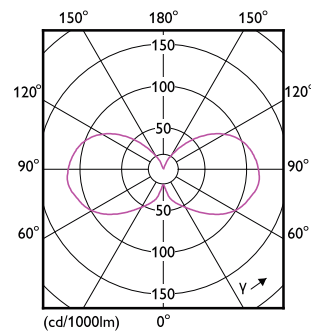

Dimensional drawing

Product	D	C
CorePro LEDcapsule 2-25W ND G9 830	14.5 mm	48 mm

Photometric data

© 2023 Philips Lighting B.V. Page 11

Light Distribution Diagram - CorePro LEDcapsule 2-25W ND G9 830

Spectral Power Distribution Colour - CorePro LEDcapsule 2-25W ND G9 830