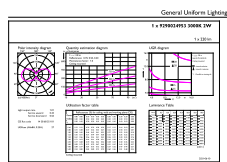

Photometric data

© 2023 Philips Lighting B.V. Page 11