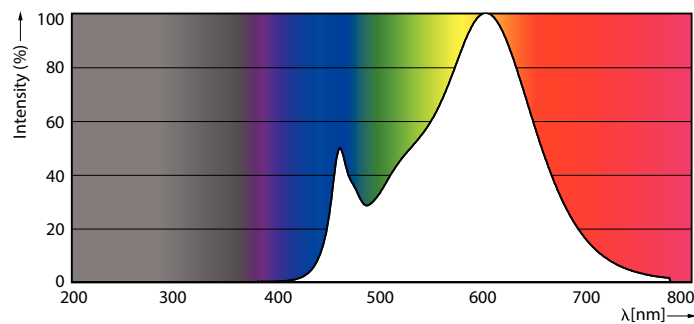

Product data

General Information	
Cap-Base	G9 [G9]
Nominal lifetime	15,000 hour(s)
Switching Cycle	8,000
Lighting Technology	LED
Flux measurement reference	Sphere
Light Technical	
Color Code	830 [CCT of 3000K]
Luminous Flux	220 lumen
Color Designation	White (WH)
Correlated Color Temperature (Nom)	3000 K
Luminous Efficacy (rated) (Nom)	110.00 lm/W
Color Consistency	<6
Color rendering index (CRI)	80
LLMF At End Of Nominal Lifetime (Nom)	70 %
Operating and Electrical	
Line Frequency	50 to 60 Hz
Input Frequency	50 to 60 Hz

Dimensional drawing

Product	D	C
CorePro LEDcapsule 2-25W ND G9 830	14.5 mm	48 mm

Photometric data

© 2023 Philips Lighting B.V. Page 11

Light Distribution Diagram - CorePro LEDcapsule 2-25W ND G9 830

Spectral Power Distribution Colour - CorePro LEDcapsule 2-25W ND G9 830