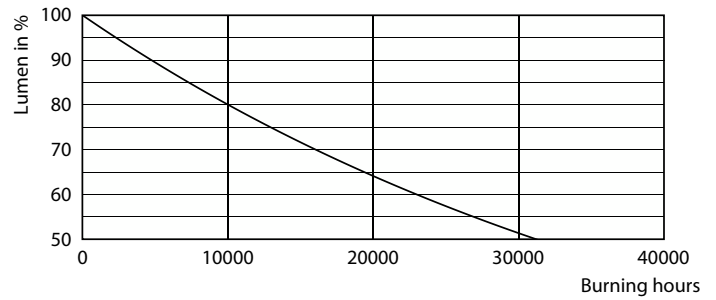

CorePro LEDcapsule MV

Lifetime

Life Expectancy Diagram - CorePro LEDcapsule 2-25W ND G9 830

Lumen Maintenance Diagram - CorePro LEDcapsule 2-25W ND G9 830