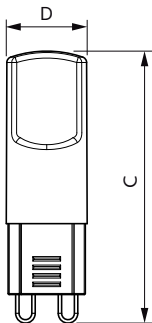

Dimensional drawing

Product	D	C
CorePro LEDcapsule 2-25W ND G9 830	14.5 mm	48 mm

Photometric data

© 2023 Philips Lighting B.V. Page 11

Light Distribution Diagram - CorePro LEDcapsule 2-25W ND G9 830

Spectral Power Distribution Colour - CorePro LEDcapsule 2-25W ND G9 830