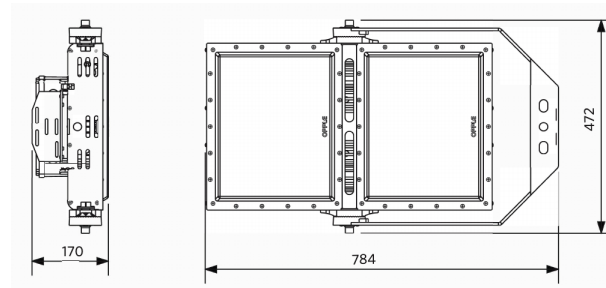

LEDfloodHO-P-620W
(+MountingKit-2Mod)