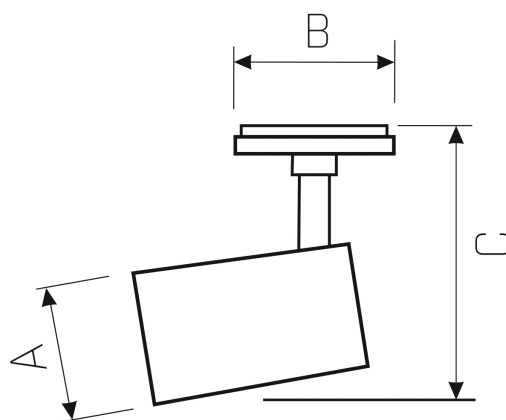

# PESO 1

WOJP04249

LED luminaire PESO 1, with a power of 19 W, high light efficacy 150 lm/W. It is made of high-quality components, supported by a 5-year warranty. Lights up with neutral light - the most universal colour (4000K), which is suitable for the rooms we use on a daily basis, ensuring comfort during everyday activities. Narrow beam angle 12° gives directional light so that selected objects or surfaces can be better exposed. Designed for recessed mounting.

Power	<b>19 W</b>	Voltage	<b>230 V</b>
Colour temperature	<b>4000 K</b>	Colour of light	<b>Neutral white</b>
Beam angle	<b>12 °</b>	Degree of protection (IP)	<b>IP20</b>

## Technical data

Code	W0JP04249
Power	19 W
Nominal current	90.9 mA
Voltage	230 V
Energy consumption	19 kWh/1000h
Frequency	50HZ Hz
Protection class	II
Power supply included	+
Manufacturer of power supply	TRIDONIC
Power factor	0.93
Useful luminous flux*	2850 lm (360°)
Luminous flux**	1710 lm (360°)
Lamp efficacy	150 lm/W
Colour temperature	4000 K
Colour of light	Neutral white
Beam angle	12 °
RA	80
Light source included	+
Producer of LED diodes	CREE
Uniformity of color SDCM max	3
Dimmable	DALI
Working temperature range	-20/+40 °
Lifespan	50000 h
Housing material	Aluminum
Degree of protection (IP)	IP20
Colour	White
Dimension (AxBxC)	82x115x100 mm
Mounting hole	92x92 mm
For use	Inside
Assembly method	Recessed
Application	Inside
Made in	PL