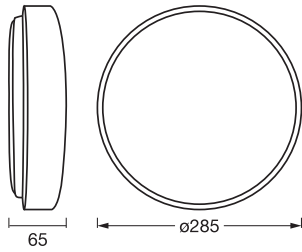

Photometrical data

Luminous flux	1000 lm
Total luminous flux of contained light sources	2000 lm
Luminous efficacy	62 lm/W
Color temperature	3000 K
Reference control setting of contained light source (Kelvin)	3000 K
Light color (designation)	Warm White
Color rendering index Ra	\geq 80
Standard deviation of color matching	\leq 6 sdc _m
Flickering metric (Pst LM)	<1
Stroboscope effect metric (SVM)	<0.4
Photobiological safety group acc. to EN62778	RG0
Photobiological safety group acc. to EN62471	RG0
Beam angle	120 °

Dimensions & Weight

Diameter	285.00 mm
Height	65.00 mm
Product weight	600.00 g

ORBIS YUMMY 285MM
16W830CLICKDIM

Materials & Colors

Product color	White
Housing color	White
Body material	Metal
Cover material	Plastic
Glow Wire Test according to IEC 60695-2-12	650 °C