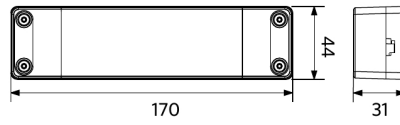

LEDPanelS-P6
Driver On/Off