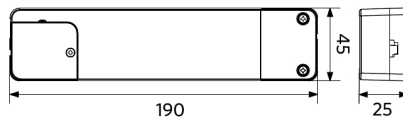

LEDPanelS-P6
Driver Tunable White