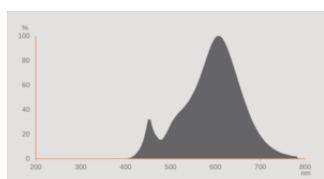

Photometrical data

Light color (designation)	Warm White
Lumen main.fact.at end of nom.life time	0.93
Standard deviation of color matching	≤ 6 sdcn
Nominal luminous flux	470 lm
Luminous flux	470 lm
Luminous efficacy	117 lm/W
Adjustable color temperature	2700 K
Color temperature	2700 K
Color rendering index Ra	80
Flickering metric (Pst LM)	1.0
Stroboscope effect metric (SVM)	0.9

Light technical data

Beam angle	300 °
Starting time	< 0.5 s
Warm-up time (60 %)	< 0.50 s

Dimensions & Weight

Product weight	26.00 g
Diameter	45.00 mm
Maximum diameter	45 mm
Length	77.00 mm
Width	45.00 mm
Height	45.00 mm
Outer bulb [PICOS]	P40