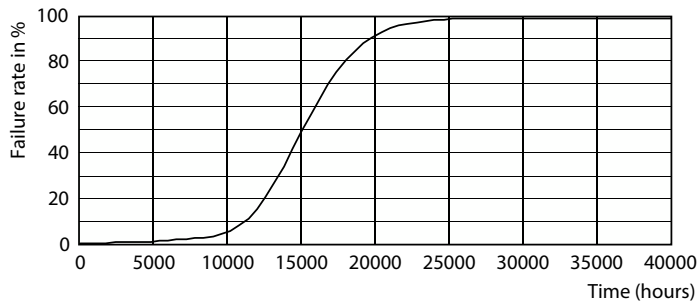

CorePro Plastic LEDcandles & lusters

Photometric data

Lifetime

Life Expectancy Diagram - CorePro lustre ND 7-60W E14 827 P48 FR

Lumen Maintenance Diagram - CorePro lustre ND 7-60W E14 827 P48 FR