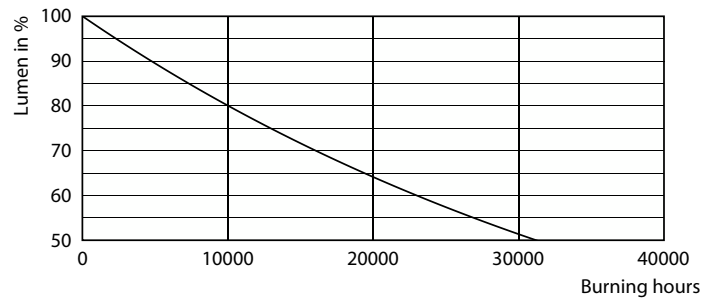

CorePro Plastic LEDcandles & lusters

Photometric data

Lifetime

Life Expectancy Diagram - CorePro lustre ND 7-60W E14 827 P48 FR

Lumen Maintenance Diagram - CorePro lustre ND 7-60W E14 827 P48 FR