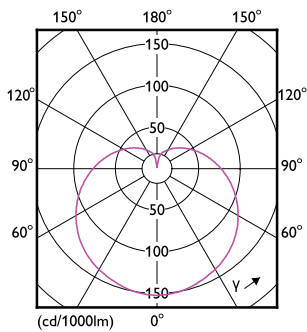

Product data

General Information	
Cap-Base	E14 [E14]
Nominal lifetime	15,000 hour(s)
Switching Cycle	50,000
Lighting Technology	LED
Flux measurement reference	Sphere
Light Technical	
Color Code	827 [CCT of 2700K]
Luminous Flux	806 lumen
Color Designation	Warm White (WW)
Correlated Color Temperature (Nom)	2700 K
Luminous Efficacy (rated) (Nom)	115.00 lm/W
Color Consistency	<6
Color rendering index (CRI)	80
LLMF At End Of Nominal Lifetime (Nom)	70 %

Dimensional drawing

Product	D	C
CorePro lustre ND 7-60W E14 827 P48 FR	48 mm	93 mm

Photometric data

Light Distribution Diagram - CorePro lustre ND 7-60W E14 827 P48 FR

Spectral Power Distribution Colour - CorePro lustre ND 7-60W E14 827 P48 FR