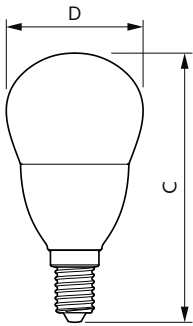

CorePro Plastic LEDcandles & lusters

Mechanical and Housing

Bulb Finish	Frosted
Bulb Shape	P48 [P 48mm]

Approval and Application

Energy Consumption kWh/1000 h	7 kWh
EPREL Registration Number	453,214
CE mark	Yes
EU RoHS compliant	Yes

Dimensional drawing

Product	D	C
CorePro lustre ND 7-60W E14 827 P48 FR	48 mm	93 mm

Photometric data

Light Distribution Diagram - CorePro lustre ND 7-60W E14 827 P48 FR

Spectral Power Distribution Colour - CorePro lustre ND 7-60W E14 827 P48 FR