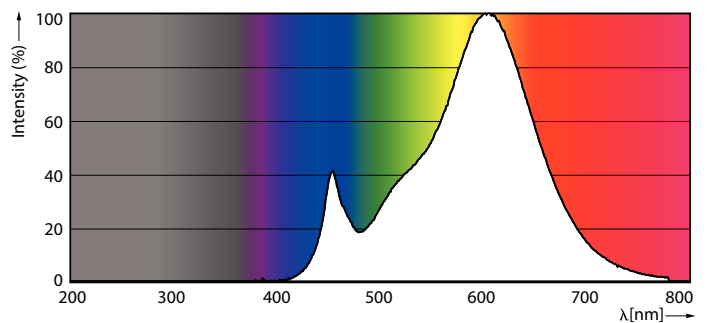

Product data

General Information	
Cap-Base	E14 [E14]
Nominal lifetime	15,000 hour(s)
Switching Cycle	50,000
Lighting Technology	LED
Flux measurement reference	Sphere
Light Technical	
Color Code	827 [CCT of 2700K]
Luminous Flux	806 lumen
Color Designation	Warm White (WW)
Correlated Color Temperature (Nom)	2700 K
Luminous Efficacy (rated) (Nom)	115.00 lm/W
Color Consistency	<6
Color rendering index (CRI)	80
LLMF At End Of Nominal Lifetime (Nom)	70 %

Dimensional drawing

Product	D	C
CorePro lustre ND 7-60W E14 827 P48 FR	48 mm	93 mm

Photometric data

Light Distribution Diagram - CorePro lustre ND 7-60W E14 827 P48 FR

Spectral Power Distribution Colour - CorePro lustre ND 7-60W E14 827 P48 FR