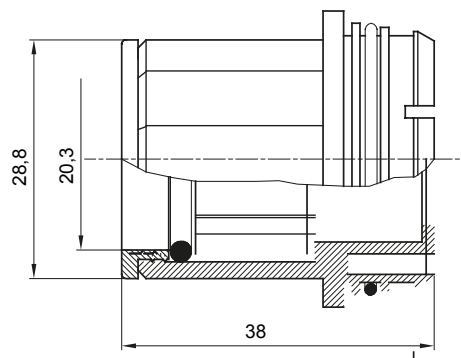

Routing components for rigid protective conduits with IP40 and IP67 protection degree.

Colour	Grey RAL 7035	Characteristics	Halogen free
Conduits Ø (mm)	20	Electrocod	21221

DIMENSIONAL

TECHNICAL SYMBOLOGY