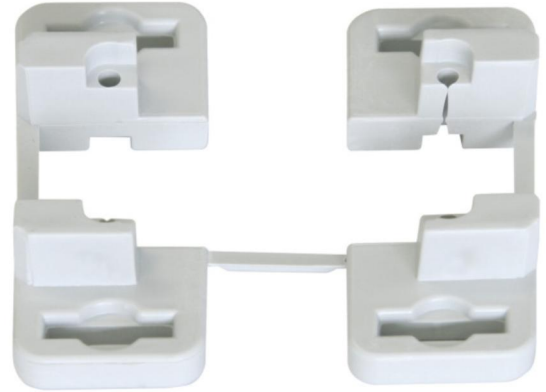

PCE data sheet

article#	1518020
article description	Wall fixing dewvice for M- & T-Box
description long	wall fixing device for M-Box and T-Box (outside)
GTIN (EAN)	9003399211355
country of origin	ES
customs number	85381000
net weight	0.160 kg

ETIM 7.0	EC002269
Type of accessory	Other

www.manufacturer-safety.info