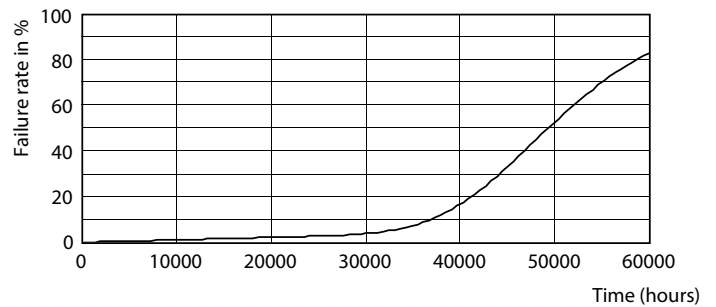

Life Expectancy Diagram - TForce LED Road 42-25W E27 740