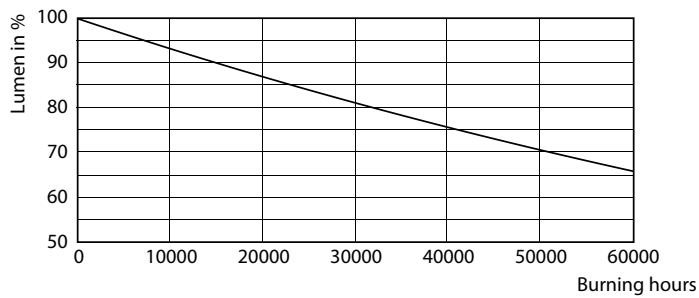

Lifetime

Lumen Maintenance Diagram - TForce LED Road 42-25W E27 740