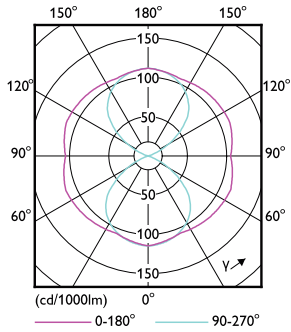

Warnings and Safety

- Installation should always be performed by a qualified electrician or installer. Use the installation guide for instructions.

Product data

General Information	
Cap-Base	E27 [E27]
Nominal lifetime	50,000 hour(s)
Switching Cycle	50,000
Lighting Technology	LED
Flux measurement reference	Sphere
Light Technical	
Color Code	740 [CCT of 4000K]
Luminous Flux	4,200 lumen
Color Designation	Cool White (CW)
Correlated Color Temperature (Nom)	4000 K
Luminous Efficacy (rated) (Nom)	168.00 lm/W
Color Consistency	<6
Color rendering index (CRI)	70

Dimensional drawing

Product	D	C
TForce LED Road 42-25W E27 740	61 mm	200 mm

Photometric data

Spectral Power Distribution Colour - TForce LED Road 42-25W E27 740

MASTER - LED HID SON-T

Photometric data

Light Distribution Diagram - TForce LED Road 42-25W E27 740