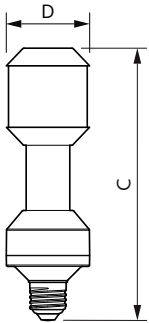

Warnings and Safety

- Installation should always be performed by a qualified electrician or installer. Use the installation guide for instructions.

Product data

General Information	
Cap-Base	E27 [E27]
Nominal lifetime	50,000 hour(s)
Switching Cycle	50,000
Lighting Technology	LED
Flux measurement reference	Sphere
Light Technical	
Color Code	740 [CCT of 4000K]
Luminous Flux	4,200 lumen
Color Designation	Cool White (CW)
Correlated Color Temperature (Nom)	4000 K
Luminous Efficacy (rated) (Nom)	168.00 lm/W
Color Consistency	<6
Color rendering index (CRI)	70

Dimensional drawing

Product	D	C
TForce LED Road 42-25W E27 740	61 mm	200 mm

Photometric data

Spectral Power Distribution Colour - TForce LED Road 42-25W E27 740

MASTER - LED HID SON-T

Photometric data

Light Distribution Diagram - TForce LED Road 42-25W E27 740