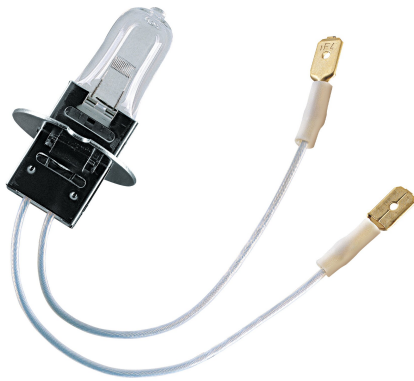

PRODUCT DATASHEET

64317 C 45-15

Halogen lamps, current-controlled with PK30d base | Halogen lamps, current-controlled with PK30d base

TECHNICAL DATA

Electrical data

Nominal wattage	45 W
Construction wattage	45.00 W
Nominal voltage	6.8 V

Photometrical data

Luminous flux	800 lm
Luminous efficacy	17 lm/W
Color temperature	3000 K
Color rendering index Ra	100
Light color	1030

Dimensions & Weight

Overall length	58.00 mm
Length with base excl. base pins/connection	36,00 mm
Light center length (LCL)	16,0 mm
Diameter	13,5 mm
Product weight	0.00 g

Order reference	64317
-----------------	-------

Energy labelling regulation data acc EU 2019/2015

Light source cap-type (or other electric interface)	PK30d
Length	58.00 mm
Height	13,5 mm
Width	13,5 mm

Safety advice