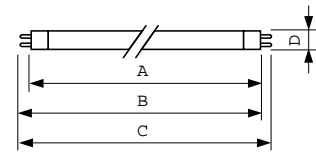

Product data

General Information		Operating and Electrical	
Cap-Base	G5 [G5]	Power Consumption	7.1 W
Flux measurement reference	Sphere	Lamp Current (Nom)	0.145 A
Light Technical		Voltage (Nom)	56 V
Color Code	33-640	Voltage (Nom)	56 V
Luminous Flux	380 lumen	Controls and Dimming	
Color Designation	Cool White (CW)	Dimmable	Yes
Chromaticity Coordinate X (Nom)	0.38	Mechanical and Housing	
Chromaticity Coordinate Y (Nom)	0.38	Bulb Shape	T5 [16 mm (T5)]
Correlated Color Temperature (Nom)	4000 K	Approval and Application	
Luminous Efficacy (rated) (Nom)	51 lm/W	Mercury (Hg) Content (Max)	2.5 mg
Color rendering index (CRI)	59	Mercury (Hg) Content (Nom)	4.4 mg

Product	D (max)	A (max)	B (max)	B (min)	C (max)
TL Mini 8W/33-640 FAM/10X25BOX	16 mm	288.3 mm	295.4 mm	293.0 mm	302.5 mm

Photometric data

Spectral Power Distribution Colour - TL Mini 8W/33-640 FAM/10X25BOX