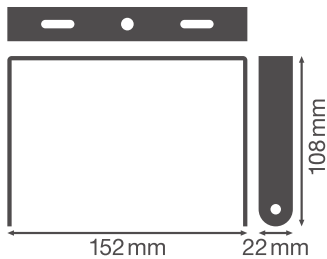

### Product features

- Brackets made of black steel
- Adjustable swivel angle:  $\pm 60^\circ$

TECHNICAL DATA

Dimensions & Weight

Length	152.0 mm
Width	22.0 mm
Height	108 mm
Product weight	95.00 g

HB COMP V BRACKET

Tender texts	Document name
--------------	---------------

Tender documents

HIGH BAY COMPACT BRACKETS 133W-EN

LOGISTICAL DATA

Product code	Packaging unit (Pieces/Unit)	Dimensions (length x width x height)	Gross weight	Volume
4058075715295	Folding box 1	116 mm x 27 mm x 154 mm	118.00 g	0.48 dm <sup>3</sup>
4058075715301	Shipping box 10	236 mm x 161 mm x 175 mm	1335.00 g	6.65 dm <sup>3</sup>