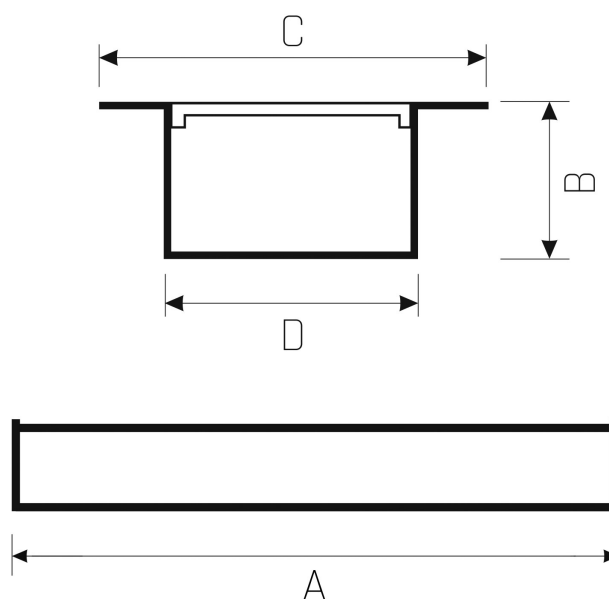

Power	30 W	Voltage	230 V
Colour temperature	4000 K	Colour of light	Neutral white
Beam angle	110 °	Degree of protection (IP)	IP20

Technical data

Code	WQJP04723
Power	30 W
Nominal current	167.4 mA
Voltage	230 V
Energy consumption	30 kWh/1000h
Frequency	50HZ Hz
Protection class	II
Power supply included	+
Manufacturer of power supply	OSRAM
Power factor	0.93
Useful luminous flux*	4350 lm (360°)
Luminous flux**	2800 lm (360°)
Lamp efficacy	145 lm/W
Colour temperature	4000 K
Colour of light	Neutral white
Beam angle	110 °
RA	80
Light source included	+
Producer of LED diodes	SPECTRUM
Uniformity of color SDCM max	3
Dimmable	DALI
Working temperature range	-20/+40 °
Lifespan	50000 h
Housing material	Aluminum
Degree of protection (IP)	IP20
Colour	Black
Dimension (AxBxC)	44x1150x35 mm
Mounting hole	1140x33,5 mm
For use	Inside
Assembly method	Recessed
Application	Inside
Made in	PL