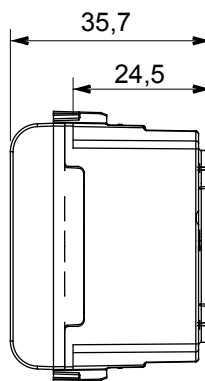

Wide range of control devices, sockets for power supply (conforming to national and international standards) signal pick-up, climate control, comfort management, technical alarm signalling and emergency lighting management. The ChoruSmart modular devices are available in five colours, glossy white, satin white, natural beige, satin black and lacquered titanium and in various sizes from 1/2, 1, 2 and 3 modules. Thanks to the mounting supports for rectangular, square and round boxes, endless combinations can be created with the ChoruSmart range of plates.

Category	SELV socket	Description	2P - 6A - 24V
Colour	Satin White	For plug pins	Ø 3 mm
No. modules	1	Electrocod	0131
Material	Technopolymer		

DIMENSIONAL

STANDARDS/APPROVALS