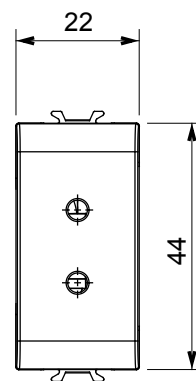

Wide range of control devices, sockets for power supply (conforming to national and international standards) signal pick-up, climate control, comfort management, technical alarm signalling and emergency lighting management. The ChoruSmart modular devices are available in five colours, glossy white, satin white, natural beige, satin black and lacquered titanium and in various sizes from 1/2, 1, 2 and 3 modules. Thanks to the mounting supports for rectangular, square and round boxes, endless combinations can be created with the ChoruSmart range of plates.

Category	SELV socket	Description	2P - 6A - 24V
Colour	Satin White	For plug pins	Ø 3 mm
No. modules	1	Electrocod	0131
Material	Technopolymer		

DIMENSIONAL

STANDARDS/APPROVALS