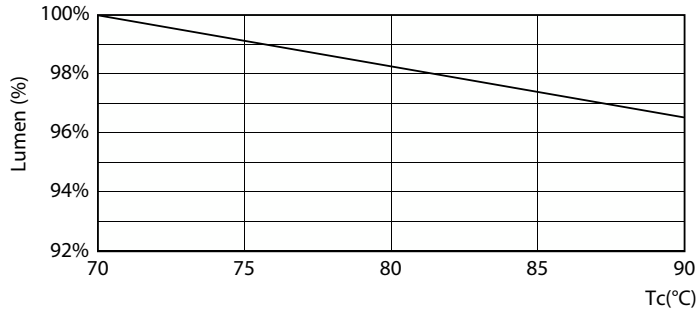

CorePro LED PLL

Lifetime

Lumen Maintenance Diagram