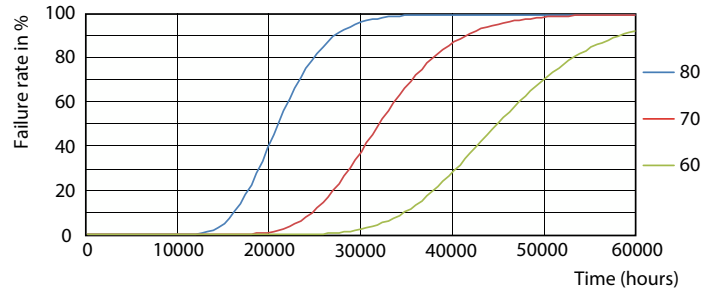

CorePro LED PLL

Lifetime

Lumen Maintenance Diagram