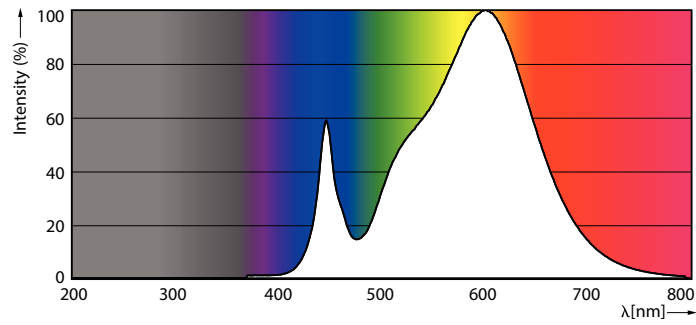

### Product data

General Information	
Cap-Base	2G11 [2G11]
Nominal lifetime	30,000 hour(s)
Switching Cycle	200,000
Lighting Technology	LED
Flux measurement reference	Sphere
Light Technical	
Color Code	830 [CCT of 3000K]
Beam Angle (Nom)	160 degree(s)
Luminous Flux	1,440 lumen
Color Designation	White (WH)
Correlated Color Temperature (Nom)	3000 K
Luminous Efficacy (rated) (Nom)	120 lm/W
Color Consistency	<6
Color rendering index (CRI)	80
LLMF At End Of Nominal Lifetime (Nom)	70 %
Operating and Electrical	
Line Frequency	50 to 60 Hz
Input Frequency	50 to 60 Hz
Power Consumption	12 W
Lamp Current (Nom)	60 mA

Starting Time (Nom)	0.5 s
Warm-up time to 60% light	0.5 s
Power Factor (Fraction)	0.9
Voltage (Nom)	220-240 V
Temperature	
Ambient temperature range	-20 °C to 45 °C
T-Case Maximum (Nom)	70 °C
Controls and Dimming	
Dimmable	No
Mechanical and Housing	
Bulb Finish	Frosted
Bulb Material	Glass
Product Length	300 mm
Bulb Shape	Tube, single-ended
Approval and Application	
Energy Saving Product	Yes
Approval Marks	RoHS compliance TUV CE marking KEMA Keur certificate
Energy Consumption kWh/1000 h	12 kWh

## Photometric data

Spectral Power Distribution Colour

Light Distribution Diagram