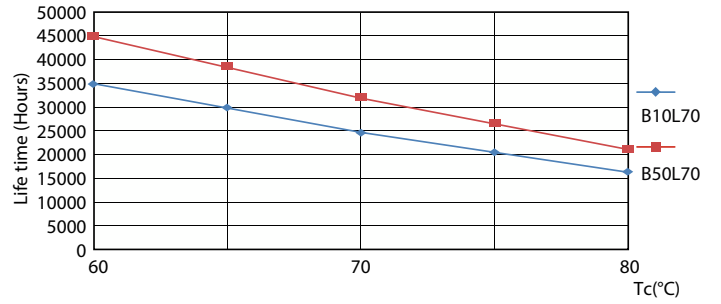

Life Expectancy Diagram

Life Expectancy Diagram