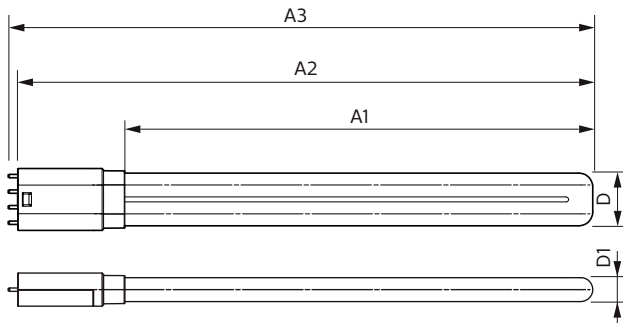

### Product data

General Information	
Cap-Base	2G11 [2G11]
Nominal lifetime	30,000 hour(s)
Switching Cycle	200,000
Lighting Technology	LED
Flux measurement reference	Sphere
Light Technical	
Color Code	830 [CCT of 3000K]
Beam Angle (Nom)	160 degree(s)
Luminous Flux	1,440 lumen
Color Designation	White (WH)
Correlated Color Temperature (Nom)	3000 K
Luminous Efficacy (rated) (Nom)	120 lm/W
Color Consistency	<6
Color rendering index (CRI)	80
LLMF At End Of Nominal Lifetime (Nom)	70 %
Operating and Electrical	
Line Frequency	50 to 60 Hz
Input Frequency	50 to 60 Hz
Power Consumption	12 W
Lamp Current (Nom)	60 mA

Starting Time (Nom)	0.5 s
Warm-up time to 60% light	0.5 s
Power Factor (Fraction)	0.9
Voltage (Nom)	220-240 V
Temperature	
Ambient temperature range	-20 °C to 45 °C
T-Case Maximum (Nom)	70 °C
Controls and Dimming	
Dimmable	No
Mechanical and Housing	
Bulb Finish	Frosted
Bulb Material	Glass
Product Length	300 mm
Bulb Shape	Tube, single-ended
Approval and Application	
Energy Saving Product	Yes
Approval Marks	RoHS compliance TUV CE marking KEMA Keur certificate
Energy Consumption kWh/1000 h	12 kWh

## Dimensional drawing

Product	D1	D2	A1	A2	A3
CorePro LED PLL EM/Mains 12W 830 4P	17 mm		250 mm	312 mm	319 mm