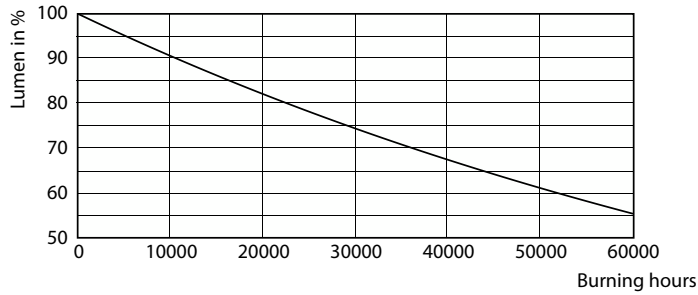

### Product data

General Information	
Cap-Base	2G11 [2G11]
Nominal lifetime	30,000 hour(s)
Switching Cycle	200,000
Lighting Technology	LED
Flux measurement reference	Sphere
Light Technical	
Color Code	830 [CCT of 3000K]
Beam Angle (Nom)	160 degree(s)
Luminous Flux	1,440 lumen
Color Designation	White (WH)
Correlated Color Temperature (Nom)	3000 K
Luminous Efficacy (rated) (Nom)	120 lm/W
Color Consistency	<6
Color rendering index (CRI)	80
LLMF At End Of Nominal Lifetime (Nom)	70 %
Operating and Electrical	
Line Frequency	50 to 60 Hz
Input Frequency	50 to 60 Hz
Power Consumption	12 W
Lamp Current (Nom)	60 mA

## Photometric data

Spectral Power Distribution Colour

Light Distribution Diagram

## Lifetime

Lumen Maintenance Diagram

Life Expectancy Diagram

Life Expectancy Diagram - CorePro LED PLL EM/Mains 12W 830 4P

Life Expectancy Diagram

Lumen Maintenance Diagram - CorePro LED PLL EM/Mains 12W 830 4P