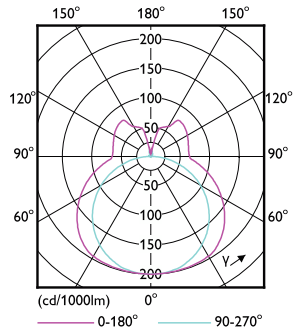

### Product data

General Information	
Cap-Base	2G11 [2G11]
Nominal lifetime	30,000 hour(s)
Switching Cycle	200,000
Lighting Technology	LED
Flux measurement reference	Sphere
Light Technical	
Color Code	830 [CCT of 3000K]
Beam Angle (Nom)	160 degree(s)
Luminous Flux	1,440 lumen
Color Designation	White (WH)
Correlated Color Temperature (Nom)	3000 K
Luminous Efficacy (rated) (Nom)	120 lm/W
Color Consistency	<6
Color rendering index (CRI)	80
LLMF At End Of Nominal Lifetime (Nom)	70 %
Operating and Electrical	
Line Frequency	50 to 60 Hz
Input Frequency	50 to 60 Hz
Power Consumption	12 W
Lamp Current (Nom)	60 mA

Starting Time (Nom)	0.5 s
Warm-up time to 60% light	0.5 s
Power Factor (Fraction)	0.9
Voltage (Nom)	220-240 V
Temperature	
Ambient temperature range	-20 °C to 45 °C
T-Case Maximum (Nom)	70 °C
Controls and Dimming	
Dimmable	No
Mechanical and Housing	
Bulb Finish	Frosted
Bulb Material	Glass
Product Length	300 mm
Bulb Shape	Tube, single-ended
Approval and Application	
Energy Saving Product	Yes
Approval Marks	RoHS compliance TUV CE marking KEMA Keur certificate
Energy Consumption kWh/1000 h	12 kWh

## Photometric data

Spectral Power Distribution Colour

Light Distribution Diagram