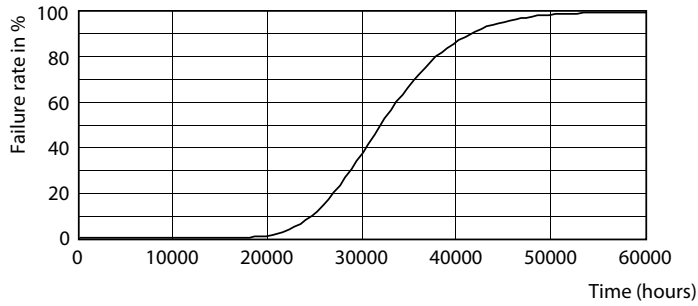

Life Expectancy Diagram - CorePro LED PLL EM/Mains 12W 830 4P