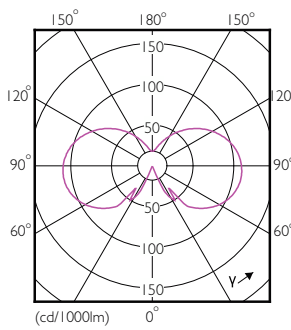

Product data

General Information		Operating and Electrical	
Cap-Base	E27 [E27]	Line Frequency	50 to 60 Hz
Nominal lifetime	15,000 hour(s)	Input Frequency	50 to 60 Hz
Switching Cycle	20,000	Power Consumption	4.3 W
Lighting Technology	LED	Lamp Current (Nom)	40 mA
Flux measurement reference	Sphere	Wattage Equivalent	40 W
		Starting Time (Nom)	0.5 s
		Warm-up time to 60% light	0.5 s
		Power Factor (Fraction)	0.41
		Voltage (Nom)	220-240 V
Light Technical		Temperature	
Color Code	827 [CCT of 2700K]	T-Case Maximum (Nom)	45 °C
Luminous Flux	470 lumen		
Color Designation	Warm White (WW)	Controls and Dimming	
Correlated Color Temperature (Nom)	2700 K	Dimmable	No
Luminous Efficacy (rated) (Nom)	109.00 lm/W		
Color Consistency	<6		
Color rendering index (CRI)	80		
LLMF At End Of Nominal Lifetime (Nom)	70 %		

CorePro GLASS LED candles and lusters

Mechanical and Housing

Bulb Finish	Clear
Bulb Shape	P45 [P 45mm]

Approval and Application

Energy Consumption kWh/1000 h	5 kWh
EPREL Registration Number	387,410
CE mark	Yes
EU RoHS compliant	Yes

Dimensional drawing

Product	D	C
CorePro LEDLusterND4.3-40W E27 827P45CLG	45 mm	82 mm

Photometric data

Spectral Power Distribution Colour

Light Distribution Diagram - CorePro LEDLusterND4.3-40W E27 827P45CLG