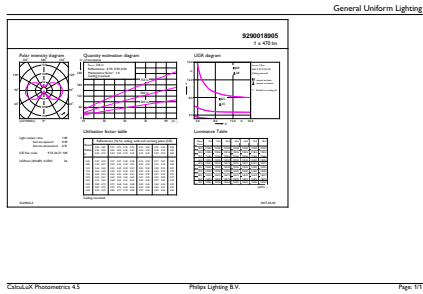

CorePro GLASS LED candles and lusters

Photometric data