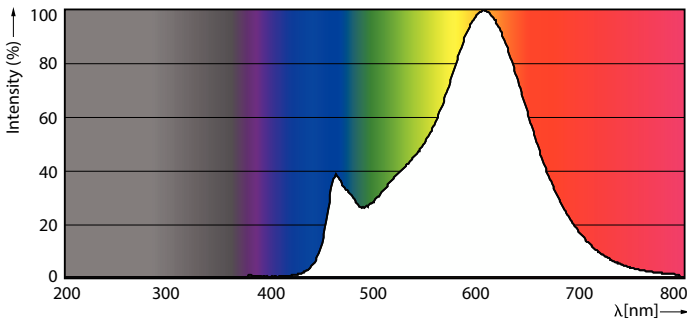

Photometric data

Spectral Power Distribution Colour