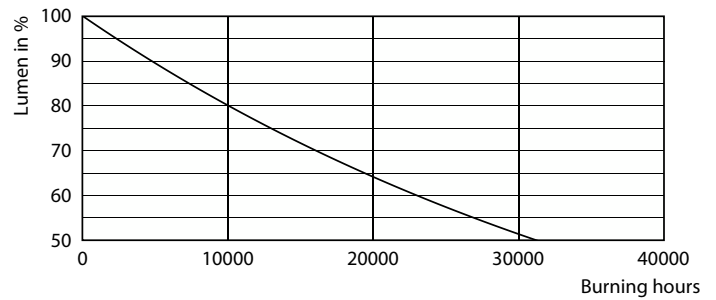

Lifetime

Life Expectancy Diagram - CorePro LEDLusterND4.3-40W E27 827P45CLG

Lumen Maintenance Diagram - CorePro LEDLusterND4.3-40W E27 827P45CLG