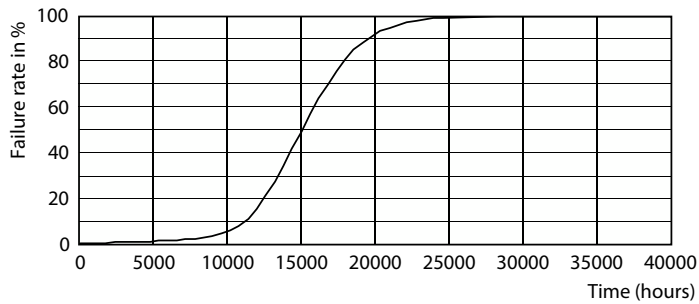

Lifetime

Life Expectancy Diagram - CorePro LEDLusterND4.3-40W E27 827P45CLG

Lumen Maintenance Diagram - CorePro LEDLusterND4.3-40W E27 827P45CLG