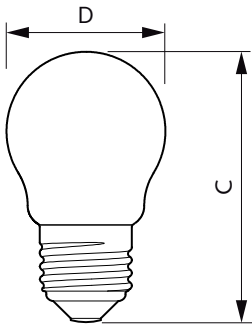

Product data

General Information		Operating and Electrical	
Cap-Base	E27 [E27]	Line Frequency	50 to 60 Hz
Nominal lifetime	15,000 hour(s)	Input Frequency	50 to 60 Hz
Switching Cycle	20,000	Power Consumption	4.3 W
Lighting Technology	LED	Lamp Current (Nom)	40 mA
Flux measurement reference	Sphere	Wattage Equivalent	40 W
		Starting Time (Nom)	0.5 s
		Warm-up time to 60% light	0.5 s
		Power Factor (Fraction)	0.41
		Voltage (Nom)	220-240 V
Light Technical		Temperature	
Color Code	827 [CCT of 2700K]	T-Case Maximum (Nom)	45 °C
Luminous Flux	470 lumen		
Color Designation	Warm White (WW)	Controls and Dimming	
Correlated Color Temperature (Nom)	2700 K	Dimmable	No
Luminous Efficacy (rated) (Nom)	109.00 lm/W		
Color Consistency	<6		
Color rendering index (CRI)	80		
LLMF At End Of Nominal Lifetime (Nom)	70 %		

CorePro GLASS LED candles and lusters

Mechanical and Housing

Bulb Finish	Clear
Bulb Shape	P45 [P 45mm]

Approval and Application

Energy Consumption kWh/1000 h	5 kWh
EPREL Registration Number	387,410
CE mark	Yes
EU RoHS compliant	Yes

Dimensional drawing

Product	D	C
CorePro LEDLusterND4.3-40W E27 827P45CLG	45 mm	82 mm

Photometric data

Spectral Power Distribution Colour

Light Distribution Diagram - CorePro LEDLusterND4.3-40W E27 827P45CLG