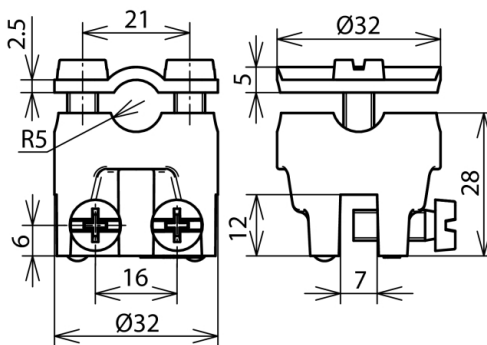

FK ZS 7.10 KBF0.7 6 ZG (365 000)

Figure without obligation

Arrangement:

Type	FK ZS 7.10 KBF0.7 6 ZG
Part No.	365 000
Clamping range of seam	0.7-6 mm
Material of clamp	ZDC
Clamping range Rd	7-10 mm
Screw	M6 x 16 mm
Material of screw / nut	StSt
Lightning current carrying capability (10/350 µs)	50 kA ^{*)}
Standard	EN 62561-1
Weight	109 g
Customs tariff number	85389099
GTIN	4013364024731
PU	50 Stk