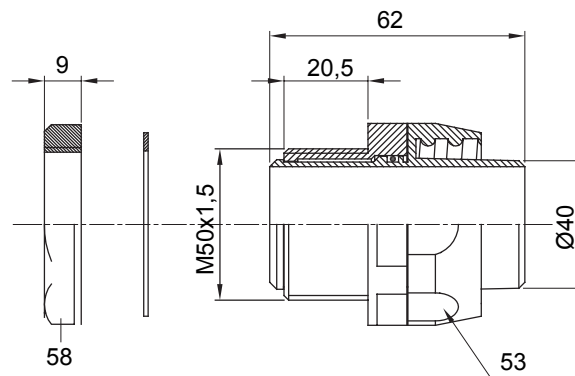

## DX54140

DF Range

Straight and revolving coupling device for sheath with IP54 protection degree.

Colour	Black RAL 9005	IP degree	IP54
ISO pitch	M 50x1.5	Sheath Ø (mm)	40
Type	Revolving	Electrocod	210

### DIMENSIONAL