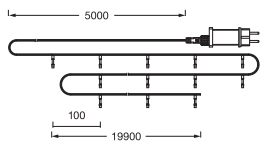

- Uses multi color light for most flexible lighting scenes
- Easy and quick installation

Product features

- RGB color control

TECHNICAL DATA

Electrical data

Nominal wattage	8.40 W
Nominal voltage	220...240 V
Nominal current	300.000 mA
Power factor λ	> 0.5
Protection class	II

Photometrical data

Light color (designation)	Red / Green / Blue
Beam angle	120 °

Dimensions & Weight

Length	19900.00 mm
Product weight	504.00 g

SMART WIFI CRYSTAL STRING
MGC RGB

Materials & Colors

Product color	Black
Housing color	Black
Body material	Acrylonitrile butadiene styrene (ABS)