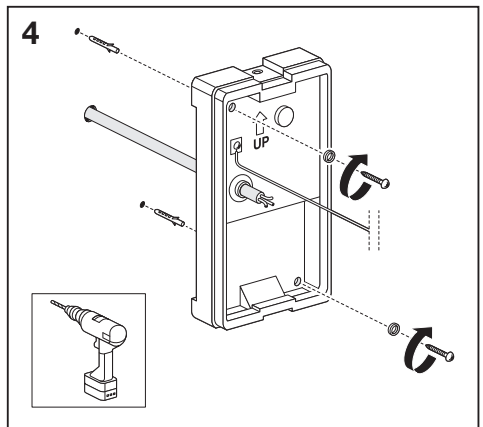

Outdoor Facade Spot