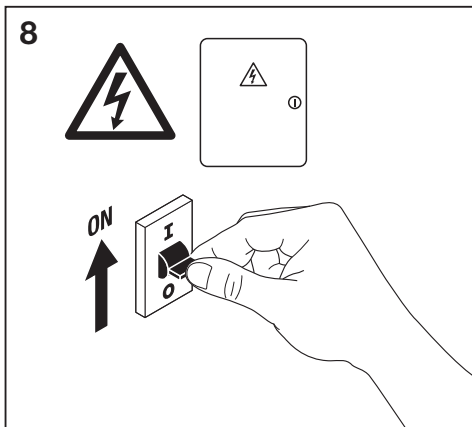

Outdoor Facade Spot