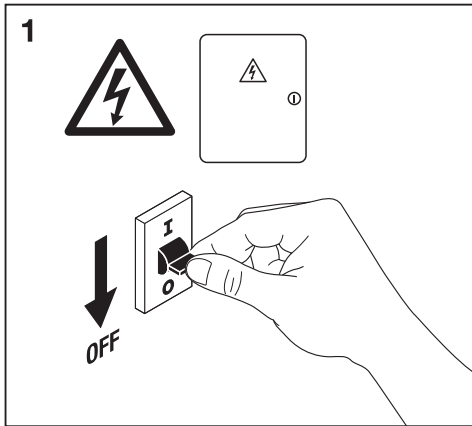

Outdoor Facade Spot