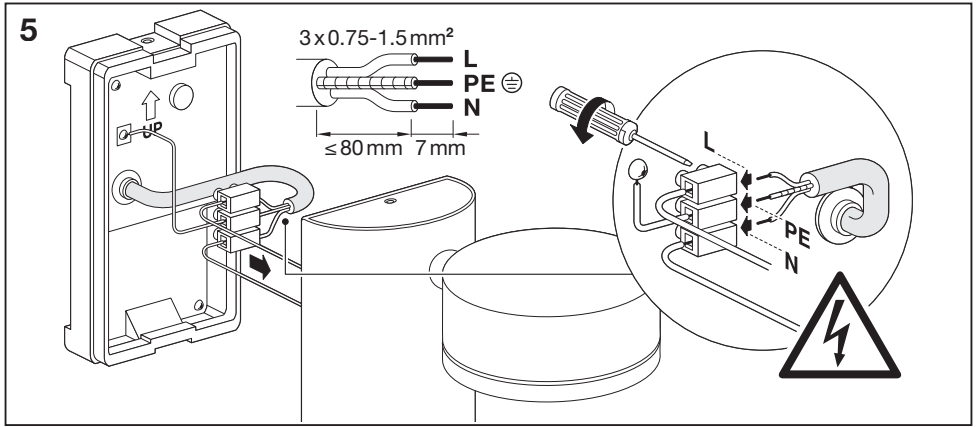

Outdoor Facade Spot