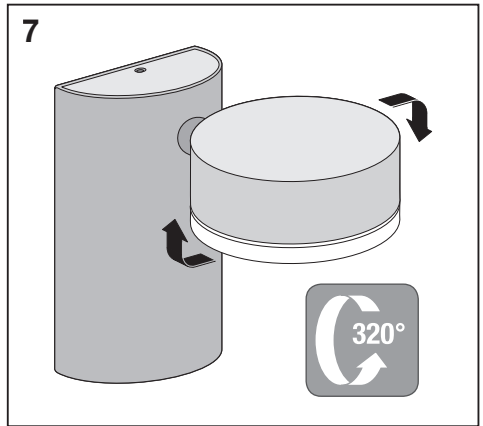

Outdoor Facade Spot