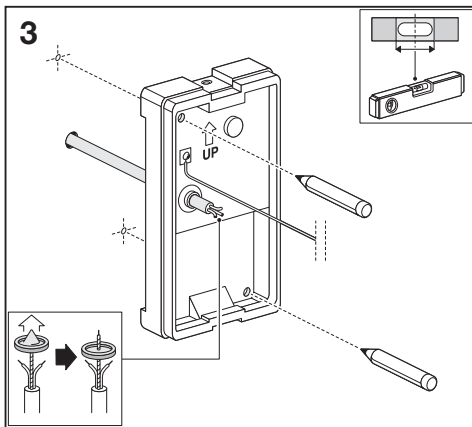

Outdoor Facade Spot