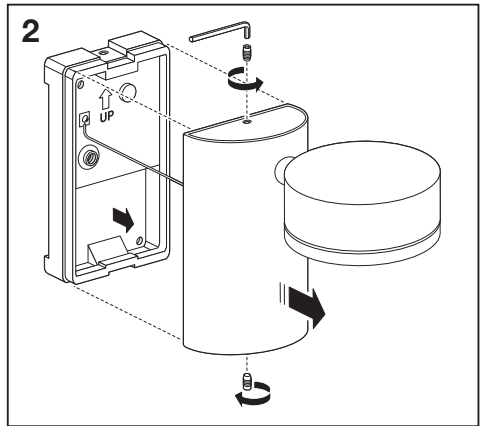

Outdoor Facade Spot