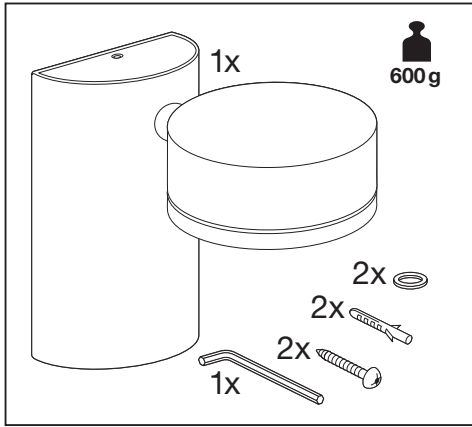

Outdoor Facade Spot