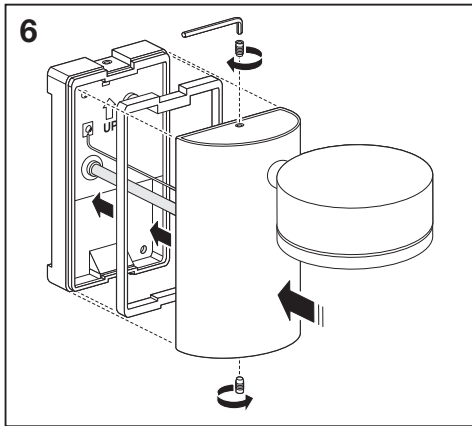

Outdoor Facade Spot