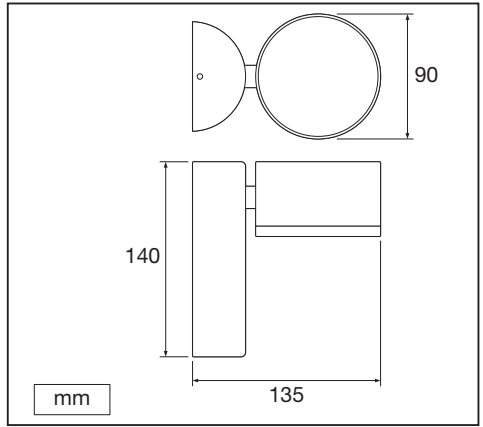

Outdoor Facade Spot