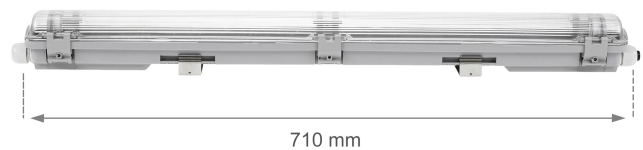

Technical data

Code	SLI028031_SLIM
Voltage	250 V
Frequency	50HZ Hz
Protection class	II
Power supply included	No
Light source included	No
Working temperature range	-20/+40 °
Housing material	PS
Socket	G13
Degree of protection (IP)	IP65
Colour	Szary
Dimension (AxBxC)	710x65x63 mm
For use	Inside/Outside
Assembly method	On the ceiling, Suspended
Application	INT/EXT
Made in	PRC
Other	MAX 10W LED TUBE, MAX 17szt w linii ,

IP65

Related documents

User manual

Declaration of Conformity

Photometric file