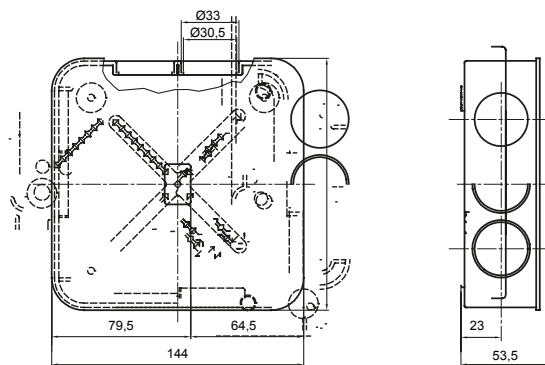

Product Data Sheet

DX45010

RK Range

Routing components for rigid protective conduits with IP40 and IP67 protection degree.

Colour	Grey RAL 7035	Outer dim. LxHxD (mm)	140x140x53
IP degree	IP54	Characteristics	Halogen free
Accessories supplied	4 caps	Description	QX10-10 inputs
Electrocod	21221		

DIMENSIONAL

TECHNICAL SYMBOLOGY

IP

HF
HALOGEN FREE

IP54

STANDARDS/APPROVALS

CE

GEWISS S.p.A. Via A. Volta, 1
24069 Cenate Sotto - Bergamo - Italy
tel. +39 035 94 61 11 fax +39 035 94 69 09

www.gewiss.com
sat@gewiss.com
Last update 20/04/2023

Data, measures, designs and pictures are shown
only as informative purposes,
and could be changed without previous notice