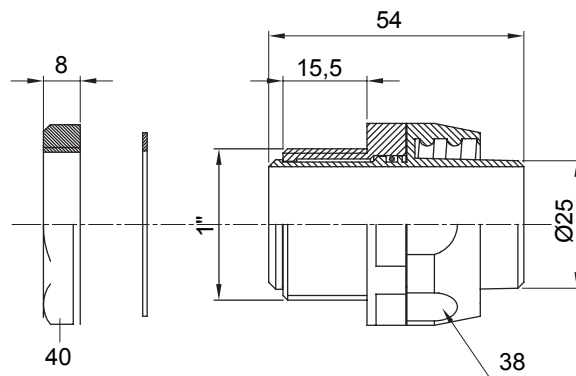

Product Data Sheet

DX54225

DF Range

Straight and revolving coupling device for sheath with IP54 protection degree.

Colour	Grey RAL 7035	IP degree	IP54
GAS pitch	1"	Sheath Ø (mm)	25
Type	Revolving	Electrocod	210

DIMENSIONAL

TECHNICAL SYMBOLOGY

IP

IP54

STANDARDS/APPROVALS