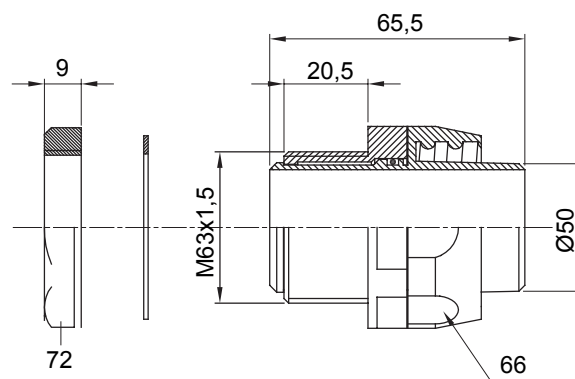

Product Data Sheet

DX54050

DF Range

Straight and revolving coupling device for sheath with IP54 protection degree.

Colour	Grey RAL 7035	IP degree	IP54
ISO pitch	M 63x1.5	Sheath Ø (mm)	50
Type	Revolving	Electrocod	210

DIMENSIONAL

TECHNICAL SYMBOLOGY

IP

IP54

STANDARDS/APPROVALS