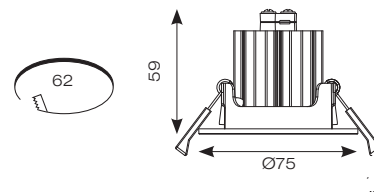

Beacon Emergency Fixed Downlight

- LED Non-Maintained fixed polycarbonate downlight
- 3 hour emergency output
- Power and green charge LED are discreetly incorporated within the head

***	Escape route 2 metres wide (1 Lux minimum) *			
	Transverse to Wall	Transverse to Transverse	Axial to Wall	Axial to Axial
Mounting Height (M)	0	0	3	9.5
2.5	0	0	3.3	11
4	0	0	-	-
6				

***	Open (Anti-Panic) area (0.5 Lux Minimum) **			
	Transverse to Wall	Transverse to Transverse	Axial to Wall	Axial to Axial
Mounting Height (M)	3.5	8.9	3.5	8.9
2.5	4	11.4	4	11.4
4	4.5	12.9	4.5	12.9
6				