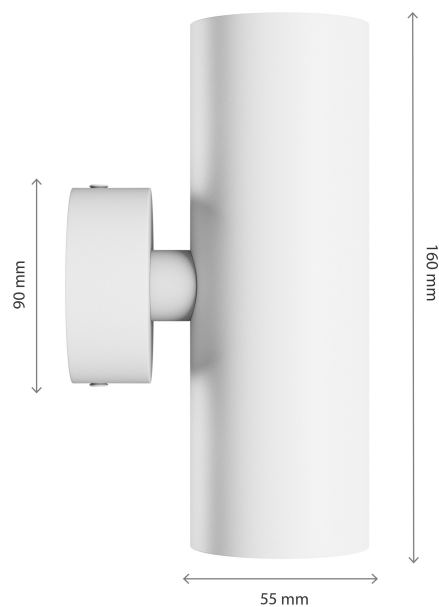

SQUALLA VARIOSA TUBO 2XGU10

SLIP006017

See
more

Wall lamp SQUALLA VARIOSA TUBO 2XGU10 for replaceable light source. Designed for surface mounting.

Voltage **250 V**

Socket **GU10**

Degree of protection (IP) **IP20**

Technical data

Code	SLIP006017
Voltage	250 V
Protection class	I
Light source included	No
Working temperature range	-20/+40 °
Lifespan	17000 h
Housing material	Aluminum
Socket	GU10
Degree of protection (IP)	IP20
Colour	White
Dimension (AxBxC)	55X160X90 mm
For use	Inside
Assembly method	On the ceiling
Application	Inside
Made in	PRC
Other	MAX 10W LED, NO INTENDED FOR HALOGEN ,