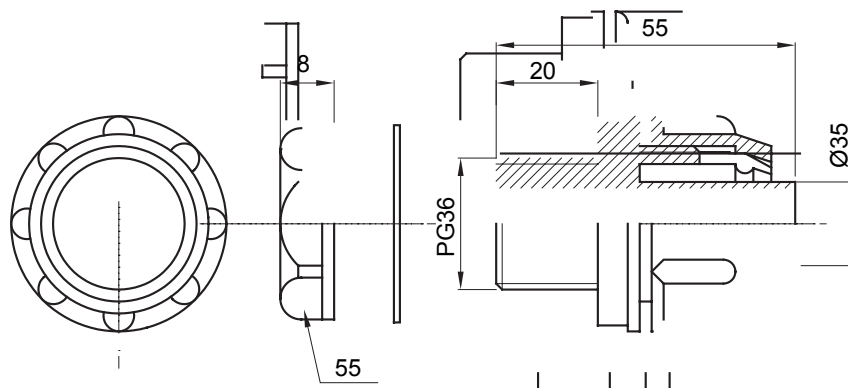

Straight and revolving coupling device for sheath with IP54 protection degree.

| | | | |
|----------|---------------|---------------|------|
| Colour | Grey RAL 7035 | IP degree | IP54 |
| PG pitch | 36 | Sheath Ø (mm) | 35 |
| Type | Fixed | Electrocod | 210 |

DIMENSIONAL

TECHNICAL SYMBOLOGY

IP

IP54

STANDARDS/APPROVALS