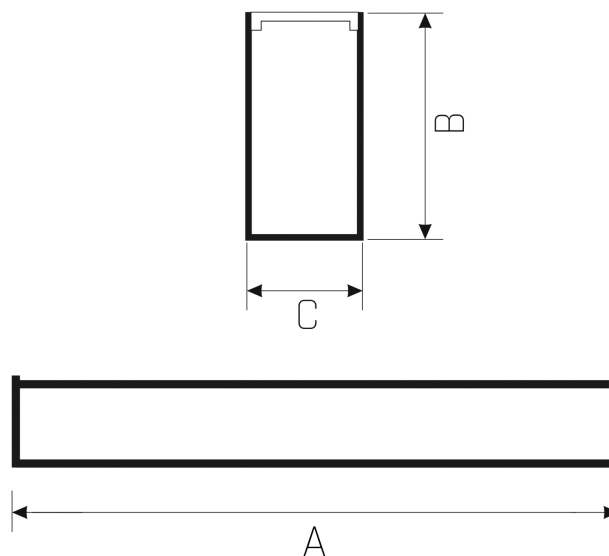

ALLDAY 7 ASYMETRIC

WOJP03411

LED luminaire ALLDAY 7 ASYMETRIC, with a power of 55 W, high light efficacy 150 lm/W. It is made of high-quality components, supported by a 5-year warranty. It shines with a warm light (3000K), which promotes relaxation and rest, making the illuminated room cosier. Suitable for both surface and suspended mounting.

Power	55 W	Voltage	230 V
Colour temperature	3000 K	Colour of light	WW
Beam angle	110 °	Degree of protection (IP)	IP20

Technical data

Code	WQJP03411
Power	55 W
Nominal current	263 mA
Voltage	230 V
Energy consumption	55 kWh/1000h
Frequency	50HZ Hz
Protection class	II
Power supply included	+
Manufacturer of power supply	TRIDONIC
Power factor	0.93
Useful luminous flux*	8250 lm (360°)
Luminous flux**	2200 lm (360°)
Lamp efficacy	150 lm/W
Colour temperature	3000 K
Colour of light	WW
Beam angle	110 °
RA	80
Light source included	+
Producer of LED diodes	OSRAM
Uniformity of color SDCM max	3
Dimmable	OPC
Working temperature range	-20/+40 °
Lifespan	50000 h
Housing material	Aluminum
Degree of protection (IP)	IP20
Colour	White
Dimension (AxBxC)	37x1145x115 mm
For use	Inside
Assembly method	On the ceiling, Suspended
Application	Inside
Made in	PL