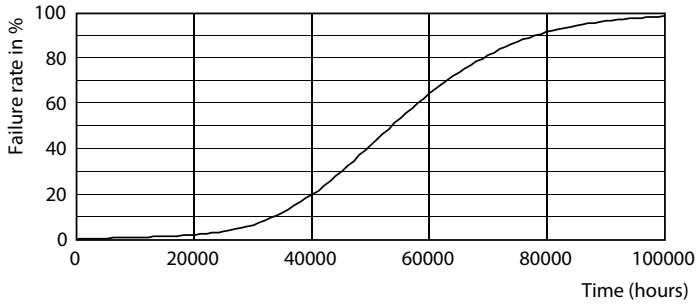

Product data

General Information		Operating and Electrical	
Cap-Base	G5 [G5]	Line Frequency	50 to 60 Hz
Nominal lifetime	50,000 hour(s)	Input Frequency	50 to 60 Hz
Switching Cycle	200,000	Power Consumption	20 W
Lighting Technology	LED	Lamp Current (Nom)	99 mA
Flux measurement reference	Sphere	Starting Time (Nom)	0.5 s
		Warm-up time to 60% light	0.5 s
		Power Factor (Fraction)	0.92
		Voltage (Nom)	220-240 V
Light Technical		Temperature	
Color Code	830 [CCT of 3000K]	Ambient temperature range	-20 °C to 45 °C
Beam Angle (Nom)	200 degree(s)	T-Case Maximum (Nom)	75 °C
Luminous Flux	2,800 lumen		
Color Designation	White (WH)	Controls and Dimming	
Correlated Color Temperature (Nom)	3000 K	Dimmable	No
Luminous Efficacy (rated) (Nom)	140.00 lm/W		
Color Consistency	<6		
Color rendering index (CRI)	80		
LLMF At End Of Nominal Lifetime (Nom)	70 %		

Dimensional drawing

Product	D1	D2	A1	A2	A3
MAS LEDtube 1500mm HE 20W 830 T5 EU	15.8 mm	19 mm	1,449 mm	1,454.9 mm	1,463.2 mm

Photometric data

Light Distribution Diagram - MAS LEDtube 1500mm HE 20W 830 T5 EU

MASTER LEDtube Mains T5

Photometric data

Spectral Power Distribution Colour - MAS LEDtube 1500mm HE 20W 830 T5 EU

Lifetime

Life Expectancy Diagram - MAS LEDtube 1500mm HE 20W 830 T5 EU

Life Expectancy Diagram - MAS LEDtube 1500mm HE 20W 830 T5 EU