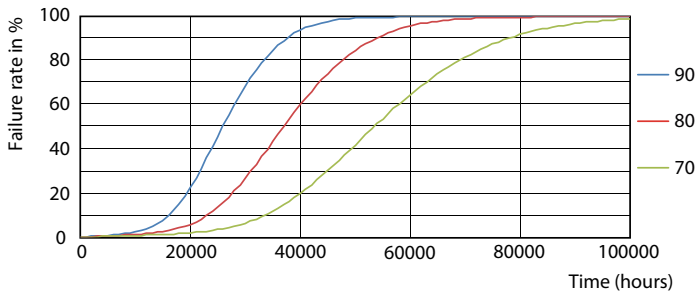

MASTER LEDtube Mains T5

Photometric data

Spectral Power Distribution Colour - MAS LEDtube 1500mm HE 20W 830 T5 EU

Lifetime

Life Expectancy Diagram - MAS LEDtube 1500mm HE 20W 830 T5 EU

Life Expectancy Diagram - MAS LEDtube 1500mm HE 20W 830 T5 EU