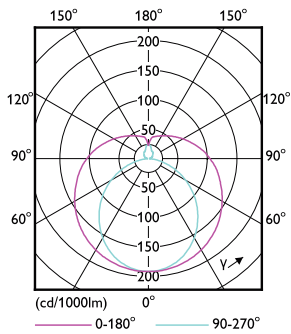

Product data

General Information		Operating and Electrical	
Cap-Base	G5 [G5]	Line Frequency	50 to 60 Hz
Nominal lifetime	50,000 hour(s)	Input Frequency	50 to 60 Hz
Switching Cycle	200,000	Power Consumption	20 W
Lighting Technology	LED	Lamp Current (Nom)	99 mA
Flux measurement reference	Sphere	Starting Time (Nom)	0.5 s
		Warm-up time to 60% light	0.5 s
		Power Factor (Fraction)	0.92
		Voltage (Nom)	220-240 V
Light Technical		Temperature	
Color Code	830 [CCT of 3000K]	Ambient temperature range	-20 °C to 45 °C
Beam Angle (Nom)	200 degree(s)	T-Case Maximum (Nom)	75 °C
Luminous Flux	2,800 lumen		
Color Designation	White (WH)	Controls and Dimming	
Correlated Color Temperature (Nom)	3000 K	Dimmable	No
Luminous Efficacy (rated) (Nom)	140.00 lm/W		
Color Consistency	<6		
Color rendering index (CRI)	80		
LLMF At End Of Nominal Lifetime (Nom)	70 %		

MASTER LEDtube Mains T5

Mechanical and Housing	
Bulb Finish	Frosted
Bulb Material	Glass
Product Length	1,500 mm
Bulb Shape	Tube, double-ended
Approval and Application	
Energy Saving Product	Yes
Approval Marks	RoHS compliance CE marking KEMA Keur certificate
Energy Consumption kWh/1000 h	20 kWh
EPREL Registration Number	467,354
CE mark	Yes

Dimensional drawing

Product	D1	D2	A1	A2	A3
MAS LEDtube 1500mm HE 20W 830 T5 EU	15.8 mm	19 mm	1,449 mm	1,454.9 mm	1,463.2 mm

Photometric data

Light Distribution Diagram - MAS LEDtube 1500mm HE 20W 830 T5 EU

MASTER LEDtube Mains T5

Photometric data

Spectral Power Distribution Colour - MAS LEDtube 1500mm HE 20W 830 T5 EU

Lifetime

Life Expectancy Diagram - MAS LEDtube 1500mm HE 20W 830 T5 EU

Life Expectancy Diagram - MAS LEDtube 1500mm HE 20W 830 T5 EU