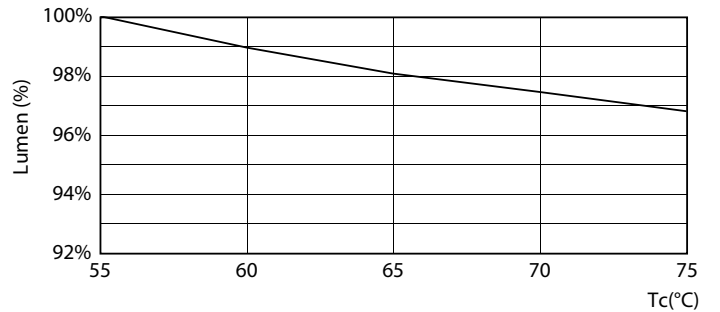

Lumen Maintenance Diagram - MAS LEDtube 1500mm HE 20W 830 T5 EU