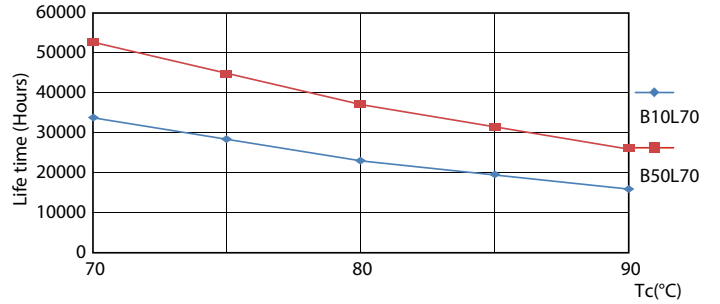

Product data

General Information		Operating and Electrical	
Cap-Base	G5 [G5]	Line Frequency	50 to 60 Hz
Nominal lifetime	50,000 hour(s)	Input Frequency	50 to 60 Hz
Switching Cycle	200,000	Power Consumption	20 W
Lighting Technology	LED	Lamp Current (Nom)	99 mA
Flux measurement reference	Sphere	Starting Time (Nom)	0.5 s
		Warm-up time to 60% light	0.5 s
		Power Factor (Fraction)	0.92
		Voltage (Nom)	220-240 V
Light Technical		Temperature	
Color Code	830 [CCT of 3000K]	Ambient temperature range	-20 °C to 45 °C
Beam Angle (Nom)	200 degree(s)	T-Case Maximum (Nom)	75 °C
Luminous Flux	2,800 lumen		
Color Designation	White (WH)	Controls and Dimming	
Correlated Color Temperature (Nom)	3000 K	Dimmable	No
Luminous Efficacy (rated) (Nom)	140.00 lm/W		
Color Consistency	<6		
Color rendering index (CRI)	80		
LLMF At End Of Nominal Lifetime (Nom)	70 %		

MASTER LEDtube Mains T5

Mechanical and Housing	
Bulb Finish	Frosted
Bulb Material	Glass
Product Length	1,500 mm
Bulb Shape	Tube, double-ended
Approval and Application	
Energy Saving Product	Yes
Approval Marks	RoHS compliance CE marking KEMA Keur certificate
Energy Consumption kWh/1000 h	20 kWh
EPREL Registration Number	467,354
CE mark	Yes

MASTER LEDtube Mains T5

Photometric data

Spectral Power Distribution Colour - MAS LEDtube 1500mm HE 20W 830 T5 EU

Lifetime

Life Expectancy Diagram - MAS LEDtube 1500mm HE 20W 830 T5 EU

Life Expectancy Diagram - MAS LEDtube 1500mm HE 20W 830 T5 EU