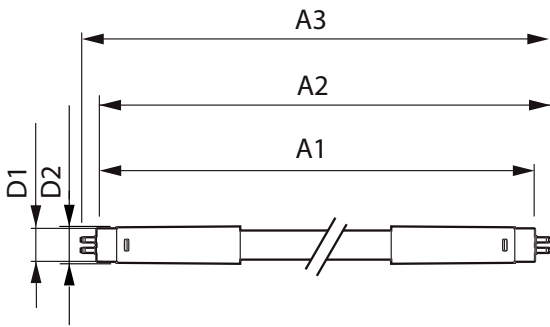

Product data

General Information		Operating and Electrical	
Cap-Base	G5 [G5]	Line Frequency	50 to 60 Hz
Nominal lifetime	50,000 hour(s)	Input Frequency	50 to 60 Hz
Switching Cycle	200,000	Power Consumption	20 W
Lighting Technology	LED	Lamp Current (Nom)	99 mA
Flux measurement reference	Sphere	Starting Time (Nom)	0.5 s
		Warm-up time to 60% light	0.5 s
		Power Factor (Fraction)	0.92
		Voltage (Nom)	220-240 V
Light Technical		Temperature	
Color Code	830 [CCT of 3000K]	Ambient temperature range	-20 °C to 45 °C
Beam Angle (Nom)	200 degree(s)	T-Case Maximum (Nom)	75 °C
Luminous Flux	2,800 lumen		
Color Designation	White (WH)	Controls and Dimming	
Correlated Color Temperature (Nom)	3000 K	Dimmable	No
Luminous Efficacy (rated) (Nom)	140.00 lm/W		
Color Consistency	<6		
Color rendering index (CRI)	80		
LLMF At End Of Nominal Lifetime (Nom)	70 %		

MASTER LEDtube Mains T5

Mechanical and Housing	
Bulb Finish	Frosted
Bulb Material	Glass
Product Length	1,500 mm
Bulb Shape	Tube, double-ended
Approval and Application	
Energy Saving Product	Yes
Approval Marks	RoHS compliance CE marking KEMA Keur certificate
Energy Consumption kWh/1000 h	20 kWh
EPREL Registration Number	467,354
CE mark	Yes

EU RoHS compliant	Yes
Product Data	
Full product code	871951433437300
Order product name	MAS LEDtube 1500mm HE 20W 830 T5 EU
Order code	929002421202
Numerator - Quantity Per Pack	1
Numerator - Packs per outer box	10
Material number (12NC)	929002421202
Full product name	MAS LEDtube 1500mm HE 20W 830 T5 EU
EAN/UPC - Case	8719514334380

Dimensional drawing

Product	D1	D2	A1	A2	A3
MAS LEDtube 1500mm HE 20W 830 T5 EU	15.8 mm	19 mm	1,449 mm	1,454.9 mm	1,463.2 mm

Photometric data

Light Distribution Diagram - MAS LEDtube 1500mm HE 20W 830 T5 EU