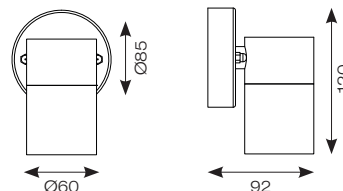

Acero Directional Wall Light

- GU10 wall light suitable for residential applications (supplied less lamp)
- 316L Marine grade stainless steel directional wall light
- Stainless steel, black and copper finishes available
- Discrete PIR option available
- Option to add Bluetooth and WiFi enabled smart GU10 lamp(s)
 - AOCTOW/GU10LED/TW
 - AOCTOW/GU10LED/RGBTW

Matching Acero GU10 Spike Light see p388

1 metre - 7 metres
10 seconds to 5 minutes
10 to 2000 LUX

Stainless Steel

Connected by **WIZ**

Black - PIR

Copper

INPUT	HERTZ	TEMP	CLASS	IP	IK
220-240V	50/60Hz	-10°C to 40°C	1	IP44	IK06

CODE	DESCRIPTION	MAX WATTAGE	TRADE
AACERO/WLD/SSL	Stainless Steel	50W	£22.50
AACERO/WLD/BLK	Black		£22.50
AACERO/WLD/COP	Copper		£25.75
AACERO/WLD/SSL/PIR	Stainless Steel - PIR		£56.35
AACERO/WLD/BLK/PIR	Black - PIR		£56.35
AACERO/WLD/COP/PIR	Copper - PIR		£61.20