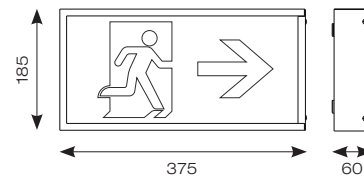

# Watchman Exit Box

- White steel LED exit box with legend
- Larger dimensions enables easy retrofit replacement of fluorescent products

INPUT	HERTZ	TEMP	LIFETIME (HRS)	CLASS	IP
230V	50Hz	0°C to 40°C	L70 50,000	1	IP20

CODE	DESCRIPTION	WATTAGE	CCT	VIEWING DISTANCE	TRADE
<b>AWLED/3M</b>	Maintained / Non-Maintained	3W	6000K	37 metres	<b>£47.95</b>

CODE (ACCESSORIES)	DESCRIPTION	TRADE	CODE (ACCESSORIES)	DESCRIPTION	TRADE
<b>AG8/L/AD</b>	Legend - Arrow Down	<b>£10.30</b>	<b>AG8/L/AL</b>	Legend - Arrow Left	<b>£10.30</b>
<b>AG8/L/AR</b>	Legend - Arrow Right	<b>£10.30</b>	<b>AG8/L/AU</b>	Legend - Arrow Up	<b>£10.30</b>