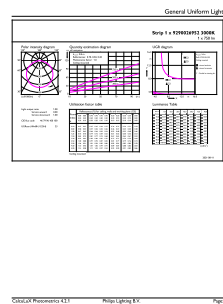

General uniform lighting - CorePro LEDstrip 6W830 750LM/M 5M

Corepro LED Strip

Initial chromaticity	(0.4338, 0.403) 5SDCM
Power consumption tolerance	+/-10%
Over Time Performance (IEC Compliant)	
Median useful life L70B50	35,000 hour(s)
Product Data	
Order product name	CorePro LEDstrip 6W830 750LM/M 5M
Full product name	CorePro LEDstrip 6W830 750LM/M 5M

Full product code	871951434410500
Order code	929002695202
Material Nr. (12NC)	929002695202
Numerator - Quantity Per Pack	1
EAN/UPC - Product/Case	8719514344105
Numerator - Packs per outer box	10
EAN/UPC - Case	8719514344112

Dimensional drawing

Photometric data