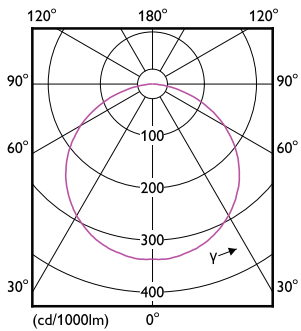

Corepro LED Strip

Initial chromaticity	(0.4338, 0.403) 5SDCM
Power consumption tolerance	+/-10%
Over Time Performance (IEC Compliant)	
Median useful life L70B50	35,000 hour(s)
Product Data	
Order product name	CorePro LEDstrip 6W830 750LM/M 5M
Full product name	CorePro LEDstrip 6W830 750LM/M 5M

Full product code	871951434410500
Order code	929002695202
Material Nr. (12NC)	929002695202
Numerator - Quantity Per Pack	1
EAN/UPC - Product/Case	8719514344105
Numerator - Packs per outer box	10
EAN/UPC - Case	8719514344112

Dimensional drawing

Photometric data

Light Distribution Diagram - CorePro LEDstrip 6W830 750LM/M 5M