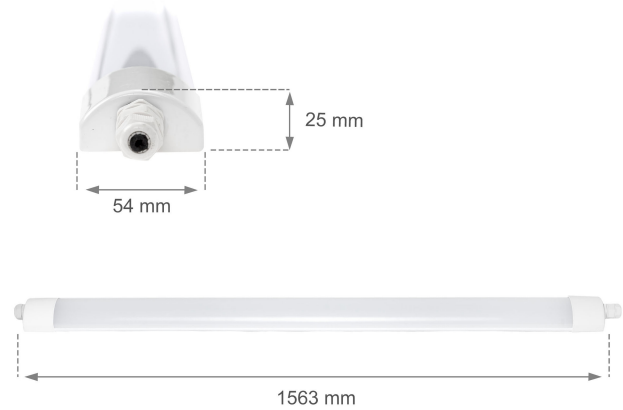

SLI028031NW

SLI028031NW

Hermetic luminaire LIMEA MINI, with a power of 45 W, high light efficacy 120 lm/W. It has a very high degree of protection IP65, providing protection against the ingress of dust and water jets. It shines with light of neutral - the most universal colour (4000K). Suitable for both surface and suspended mounting. The product is certified by the National Institute of Hygiene, so it can be used in rooms with high hygienic requirements.

IP65

Power	45 W	Voltage	230 V
Luminous flux*	5400 lm (120°)	Colour temperature	4000 K
Colour of light	Neutral white	Beam angle	120 °
Degree of protection (IP)	IP65		

Technical data

Code	SLI028031NW
Power	45 W
Nominal current	200 mA
Voltage	230 V
Energy efficiency class	E
Energy consumption	45 kWh/1000h
Frequency	50HZ Hz
Protection class	II
Power factor	0.98
Useful luminous flux*	5400 lm (120°)
Luminous flux**	5150 lm (360°)
Lamp efficacy	120 lm/W
Luminous intensity	1550 cd
Colour temperature	4000 K
Colour of light	Neutral white
Beam angle	120 °
RA	>80
Light source included	Yes
Dimmable	No
Working temperature range	-20/+40 °
Lifespan	17000 h
Housing material	plastic
Degree of protection (IP)	IP65
Colour	White
Dimension (AxBxC)	1680 x 52 x 27 mm
For use	Inside/Outside
Assembly method	On the ceiling, Suspended
Application	Inside/Outside
Made in	PRC
Other	dane na moduł Fi use=5400 P=45W ,