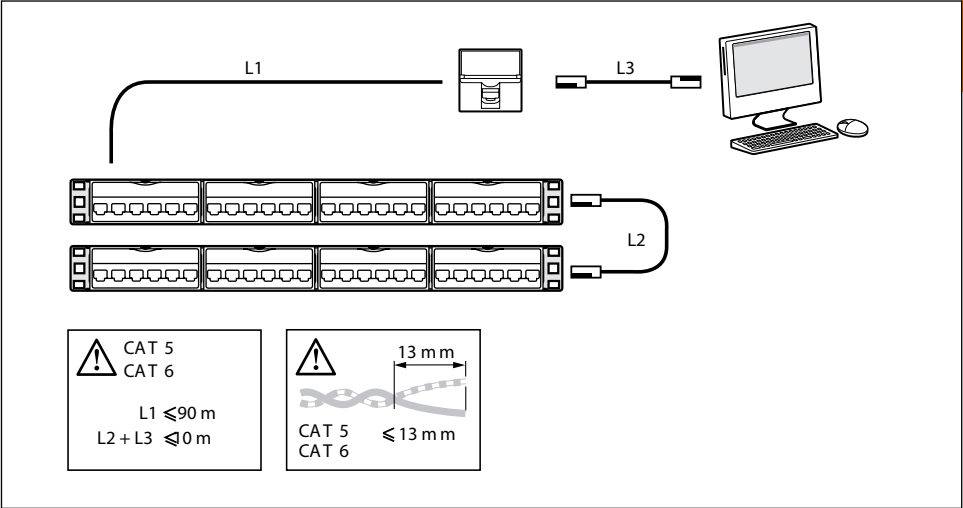

HC/HD/  
HS4262C6  
HC/HD/  
HS4262C6S

L/N/NT4262C5E  
L/N/NT4262C6  
L/N/NT4262C6S  
AM5962C5E

AM5962C6  
AM5962C6S  
5962C5E  
5962C6

5962C6S

UTP

1

C9901

2

- Complementi di gamma
- Accessories
- Complément de gamme
- Complementos de gama

Approval

A-Tick  
CAT. 6

C-Tick

ISO

CEI  
11801

STP