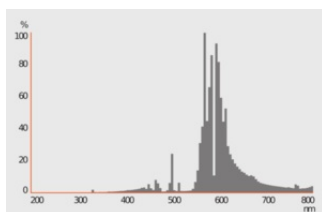

¹⁾ Minimum / Maximum

Photometrical data

Luminous flux	6600 lm
Luminous efficacy	88 lm/W
Color temperature	2000 K
Color rendering index Ra	≤25
Light color	220
Rated LLMF at 2,000 h	0.92
Rated LLMF at 4,000 h	0.91
Rated LLMF at 6,000 h	0.90
Rated LLMF at 8,000 h	0.89
Rated LLMF at 12,000 h	0.88
Rated LLMF at 16,000 h	0.86
Rated LLMF at 20,000 h	0.85
UV protection	No