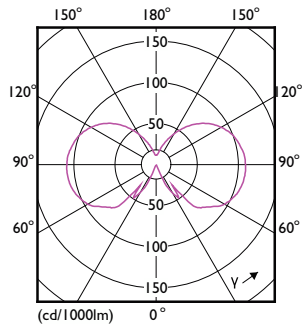

Product data

| General Information | | Operating and Electrical | |
|---------------------------------------|--------------------|-----------------------------|-------------|
| Cap-Base | E27 [E27] | Line Frequency | 50 to 60 Hz |
| Nominal lifetime | 15,000 hour(s) | Input Frequency | 50 to 60 Hz |
| Switching Cycle | 20,000 | Power Consumption | 7 W |
| Lighting Technology | LED | Lamp Current (Nom) | 60 mA |
| Flux measurement reference | Sphere | Wattage Equivalent | 60 W |
| Light Technical | | Starting Time (Nom) | 0.5 s |
| Color Code | 827 [CCT of 2700K] | Warm-up time to 60% light | 0.5 s |
| Luminous Flux | 806 lumen | Power Factor (Fraction) | 0.51 |
| Color Designation | Warm White (WW) | Voltage (Nom) | 220-240 V |
| Correlated Color Temperature (Nom) | 2700 K | Temperature | |
| Luminous Efficacy (rated) (Nom) | 115.00 lm/W | T-Case Maximum (Nom) | 45 °C |
| Color Consistency | <6 | Controls and Dimming | |
| Color rendering index (CRI) | 80 | Dimmable | No |
| LLMF At End Of Nominal Lifetime (Nom) | 70 % | | |

Dimensional drawing

| Product | D | C |
|--|-------|--------|
| CorePro LEDBulbND 7-60W E27 G93 827 CL G | 95 mm | 140 mm |

Photometric data

Spectral Power Distribution Colour

CorePro Glass LED bulbs

Photometric data