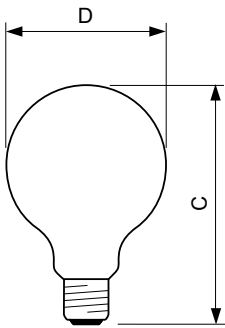

Product data

| General Information | | Operating and Electrical | |
|---------------------------------------|--------------------|-----------------------------|-------------|
| Cap-Base | E27 [E27] | Line Frequency | 50 to 60 Hz |
| Nominal lifetime | 15,000 hour(s) | Input Frequency | 50 to 60 Hz |
| Switching Cycle | 20,000 | Power Consumption | 7 W |
| Lighting Technology | LED | Lamp Current (Nom) | 60 mA |
| Flux measurement reference | Sphere | Wattage Equivalent | 60 W |
| Light Technical | | Starting Time (Nom) | 0.5 s |
| Color Code | 827 [CCT of 2700K] | Warm-up time to 60% light | 0.5 s |
| Luminous Flux | 806 lumen | Power Factor (Fraction) | 0.51 |
| Color Designation | Warm White (WW) | Voltage (Nom) | 220-240 V |
| Correlated Color Temperature (Nom) | 2700 K | Temperature | |
| Luminous Efficacy (rated) (Nom) | 115.00 lm/W | T-Case Maximum (Nom) | 45 °C |
| Color Consistency | <6 | Controls and Dimming | |
| Color rendering index (CRI) | 80 | Dimmable | No |
| LLMF At End Of Nominal Lifetime (Nom) | 70 % | | |

CorePro Glass LED bulbs

Mechanical and Housing

| | |
|-------------|--------------|
| Bulb Finish | Clear |
| Bulb Shape | G93 [G 93mm] |

Approval and Application

| | |
|-------------------------------|---------|
| Energy Consumption kWh/1000 h | 7 kWh |
| EPREL Registration Number | 400,289 |
| CE mark | Yes |
| EU RoHS compliant | Yes |

Dimensional drawing

| Product | D | C |
|--|-------|--------|
| CorePro LEDBulbND 7-60W E27 G93 827 CL G | 95 mm | 140 mm |

Photometric data

Spectral Power Distribution Colour

CorePro Glass LED bulbs

Photometric data