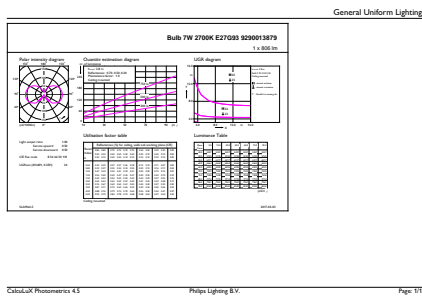

Product Data

| | |
|-------------------|-----------------|
| Full product code | 871951434677200 |
|-------------------|-----------------|

| | |
|---------------------------------|--|
| Order product name | CorePro LEDBulbND 7-60W E27 G93 827 CL G |
| Order code | 929001387992 |
| Numerator - Quantity Per Pack | 1 |
| Numerator - Packs per outer box | 6 |
| Material number (12NC) | 929001387992 |
| Full product name | CorePro LEDBulbND 7-60W E27 G93 827 CL G |
| EAN/UPC - Case | 8719514346789 |

Dimensional drawing

| Product | D | C |
|--|-------|--------|
| CorePro LEDBulbND 7-60W E27 G93 827 CL G | 95 mm | 140 mm |

Photometric data

Spectral Power Distribution Colour

CorePro Glass LED bulbs

Photometric data