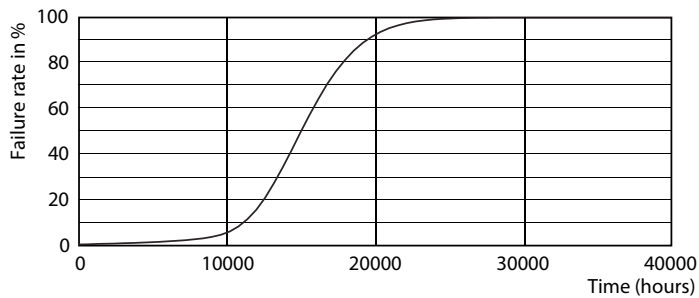

Lifetime

Life Expectancy Diagram - CorePro LEDBulbND 7-60W E27 G93 827 CL G