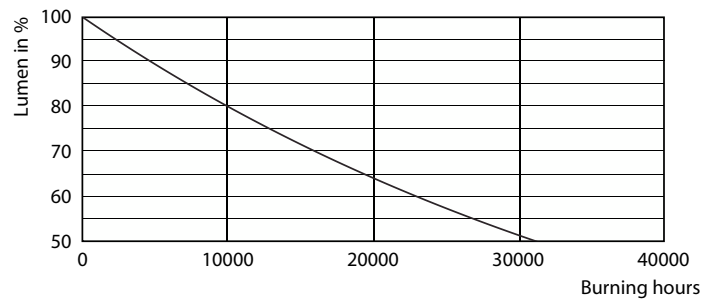

Lumen Maintenance Diagram - CorePro LEDBulbND 7-60W E27 G93 827 CL G