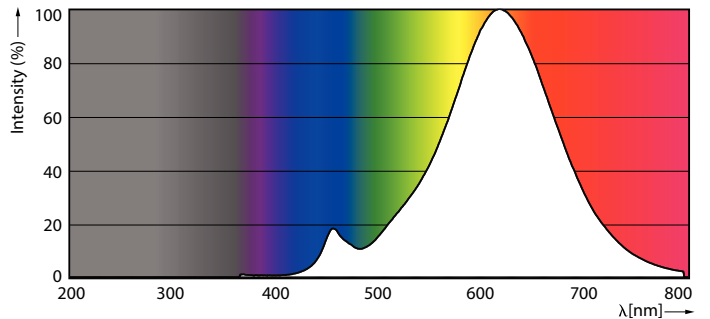

Product data

| General Information | | Operating and Electrical | |
|---------------------------------------|--------------------|-----------------------------|-------------|
| Cap-Base | E27 [E27] | Line Frequency | 50 to 60 Hz |
| Nominal lifetime | 15,000 hour(s) | Input Frequency | 50 to 60 Hz |
| Switching Cycle | 20,000 | Power Consumption | 7 W |
| Lighting Technology | LED | Lamp Current (Nom) | 60 mA |
| Flux measurement reference | Sphere | Wattage Equivalent | 60 W |
| Light Technical | | Starting Time (Nom) | 0.5 s |
| Color Code | 827 [CCT of 2700K] | Warm-up time to 60% light | 0.5 s |
| Luminous Flux | 806 lumen | Power Factor (Fraction) | 0.51 |
| Color Designation | Warm White (WW) | Voltage (Nom) | 220-240 V |
| Correlated Color Temperature (Nom) | 2700 K | Temperature | |
| Luminous Efficacy (rated) (Nom) | 115.00 lm/W | T-Case Maximum (Nom) | 45 °C |
| Color Consistency | <6 | Controls and Dimming | |
| Color rendering index (CRI) | 80 | Dimmable | No |
| LLMF At End Of Nominal Lifetime (Nom) | 70 % | | |

CorePro Glass LED bulbs

Mechanical and Housing

| | |
|-------------|--------------|
| Bulb Finish | Clear |
| Bulb Shape | G93 [G 93mm] |

Approval and Application

| | |
|-------------------------------|---------|
| Energy Consumption kWh/1000 h | 7 kWh |
| EPREL Registration Number | 400,289 |
| CE mark | Yes |
| EU RoHS compliant | Yes |

Dimensional drawing

| Product | D | C |
|--|-------|--------|
| CorePro LEDBulbND 7-60W E27 G93 827 CL G | 95 mm | 140 mm |

Photometric data

Spectral Power Distribution Colour

CorePro Glass LED bulbs

Photometric data