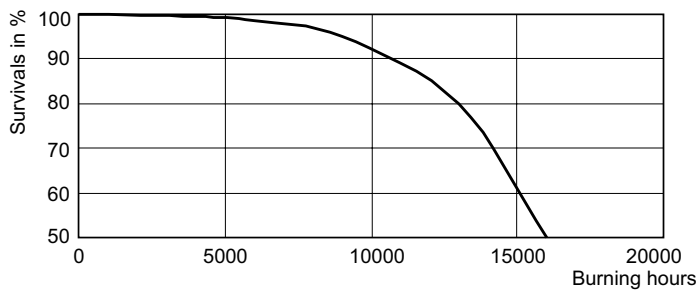

Lifetime

Life Expectancy Diagram - MASTERC CDM-TP 70W/830 PG12-2 1CT/12