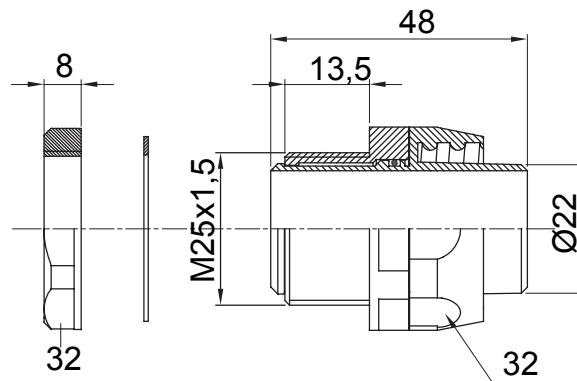

## DX54122

DF Range

Straight and revolving coupling device for sheath with IP54 protection degree.

Colour	Black RAL 9005	IP degree	IP54
ISO pitch	M 25x1.5	Sheath Ø (mm)	22
Type	Revolving	Electrocod	210

### DIMENSIONAL