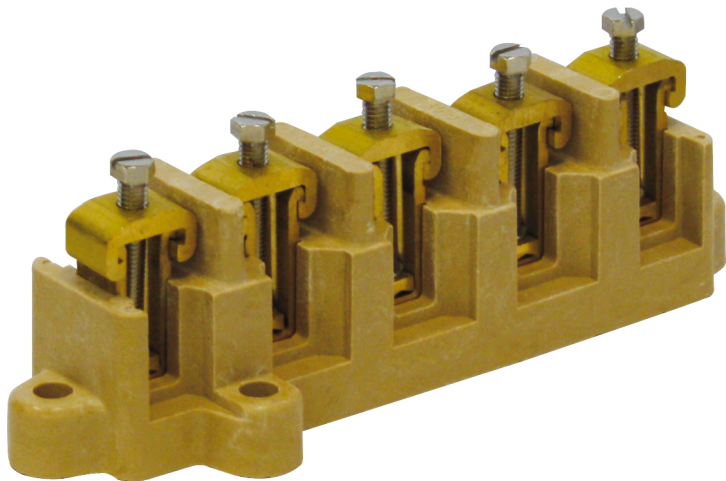

Terminal block

WK 250 KLS-25²

WK 250 KLS-25²

Terminal block

Productnumber: 46053501

Dimensions: 64 x 180 x 51 mm

Connecting terminal, $U_i=400V / 690V$

5x25 mm², for K4-EK boxes

Technical Data

electrical characteristics

Number of poles:	5
------------------	---

Dimensions

Width:	64 mm
--------	-------

Length:	180 mm
---------	--------

Height:	51 mm
---------	-------

Material characteristics

Industry quality:	no
-------------------	----

Flammability class according with UL94:	V0
---	----

Glow-wire flammability according to EN 60695-2-11:	960 °C
--	--------
