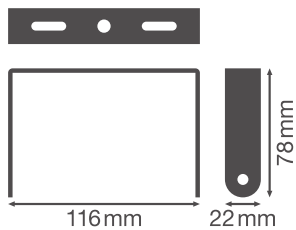

PRODUCT DATASHEET

HB COMP V BRACKET 83W

HIGH BAY COMPACT BRACKETS | Mounting accessory for HIGHBAY COMPACT luminaires

Product features

- Brackets made of black steel
- Adjustable swivel angle: $\pm 60^\circ$

TECHNICAL DATA

Dimensions & Weight

Length	116.0 mm
Width	22.0 mm
Height	78.0 mm
Product weight	68.00 g

HB COMP V BRACKET

Materials & Colors

Product color	Black
Body material	Steel

DOWNLOAD DATA

Documents and certificates	Document name
----------------------------	---------------

User instruction / safety instructions

UI HIGHBAY COMPACT V

Tender texts	Document name
--------------	---------------

Tender documents

HIGH BAY COMPACT BRACKETS 83W-EN

LOGISTICAL DATA

Product code	Packaging unit (Pieces/Unit)	Dimensions (length x width x height)	Gross weight	Volume
4058075715271	Folding box 1	86 mm x 27 mm x 119 mm	83.00 g	0.28 dm ³
4058075715288	Shipping box 10	176 mm x 161 mm x 139 mm	946.00 g	3.94 dm ³