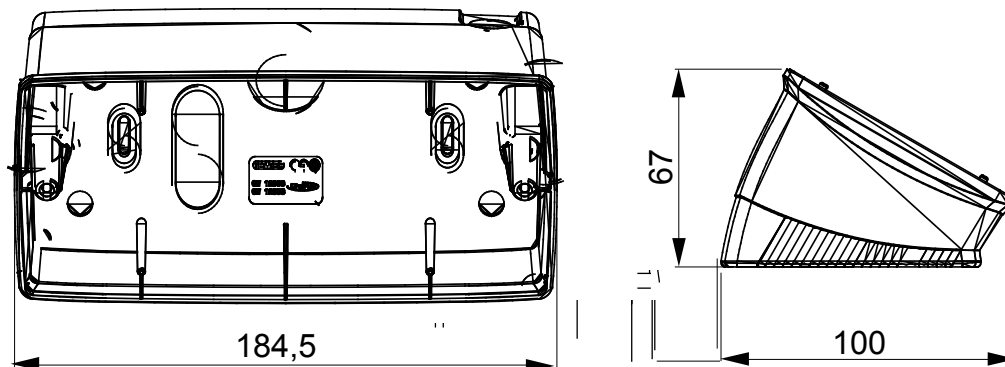

Product Data Sheet

GW16866

CHORUSMART - Domestic range

A range of tabletop panels, wall boxes and self-supporting wall enclosures suitable for housing ChorusSmart modular devices. Wall boxes and panels, available in black and white, must be completed with ChorusSmart support and One plates. The self-supporting enclosures, available in grey RAL 7035, are characterised in IP40 and IP55 versions: both have pre-cut knockouts, and the watertight version is also provided with a door with a transparent UV membrane. Self-supporting boxes and enclosures are designed to be fitted with an earth terminal.

Description	6 modules	Colour	Satin black
Support	GW16806	Suitable for plates	ONE
Torque screws tightening	0.8 Newton/meter	Outer dim. LxHxD (mm)	181x90x69
Glow wire test	650 °C	Thermo-pressure with ball	70 °C
Standard	EN 60670-1	Electrocod	0122

DIMENSIONAL

TECHNICAL SYMBOLOGY

GWT

650 °C

70 °C

STANDARDS/APPROVALS