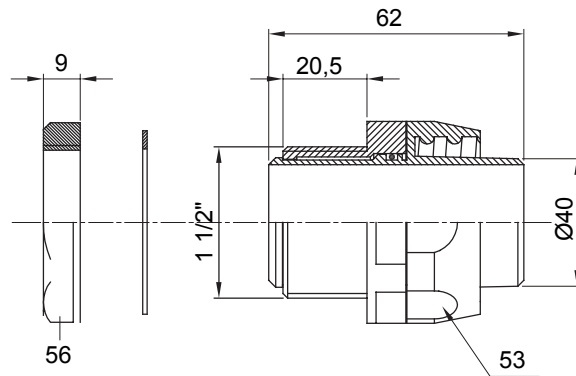

Straight and revolving coupling device for sheath with IP54 protection degree.

Colour	Black RAL 9005	IP degree	IP54
GAS pitch	1 1/2"	Sheath Ø (mm)	40
Type	Revolving	Electrocod	210

### DIMENSIONAL