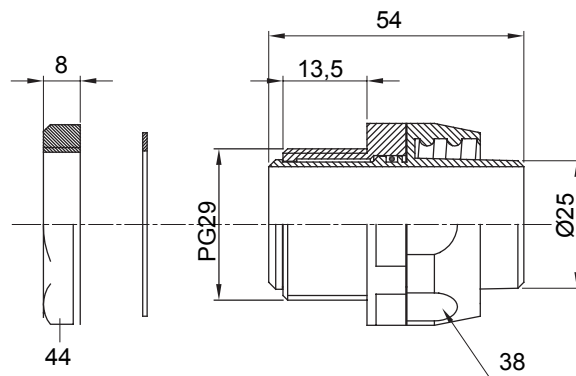

Straight and revolving coupling device for sheath with IP54 protection degree.

Colour	Black RAL 9005	IP degree	IP54
PG pitch	29	Sheath Ø (mm)	25
Type	Revolving	Electrocod	210

DIMENSIONAL

TECHNICAL SYMBOLOGY